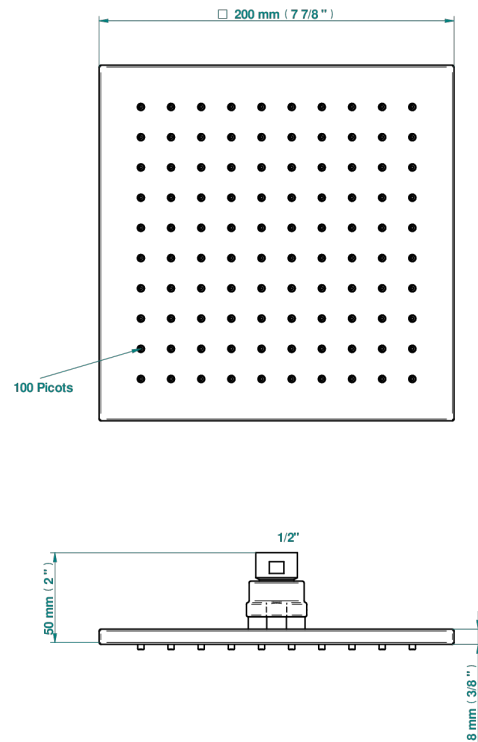

ICON-X CARBON GOLD WITH LEVER HANDLES

U7T-281C/US

Shower head 8" x 8" , Easyclean system

THG[®]
PARIS

30405

25/11/2016

CHARACTERISTIC

- Showerhead equipped with a flow limiter
- Mounted on a ball joint
- Showerhead with silicone nozzles to facilitate the removal of limescale
- Installation of a water softener is strongly recommended
- ASME : ASME A112.18.1-2011/CSA B125.1-11

TECHNICAL SPECS

- Recommandé : 3 bars (max. 5 bars) - Advised : 43,5 psi (max. 72 psi)
- 9,5 l/min à 3 bars (2.5 gpm at 43.5 psi)

Matt chrome (American satin) - C02
Matt gold color PVD - H53
Matt graphite PVD - H65
Matt nickel (American satin) - C01
Matt nickel color PVD - H56
Nickel antique / Sovereign - H28