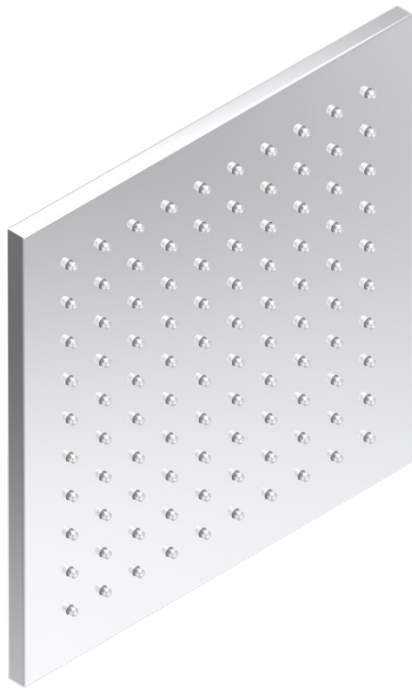

ICON-X CARBON GOLD WITH LEVER HANDLES

U7T-281C/US

Shower head 8" x 8" , Easyclean system

THG[®]
PARIS

30405

25/11/2016

CHARACTERISTIC

- Showerhead equipped with a flow limiter
- Mounted on a ball joint
- Showerhead with silicone nozzles to facilitate the removal of limescale
- Installation of a water softener is strongly recommended
- ASME : ASME A112.18.1-2011/CSA B125.1-11

STANDARDS

AVAILABLE FINITIONS

Blush PVD - H62
Brass color PVD - H49
Brown bronze color PVD - F33
Chrome polished - A02
Gold color PVD - H52
Gold mat - F07

Gold polished - F01
Graphite PVD - H64
Matt Umber PVD - H67
Matt blush PVD - H60
Matt brass color PVD - H50
Matt brown bronze color PVD - F34

TECHNICAL SPECS

- Recommandé : 3 bars (max. 5 bars) - Advised : 43,5 psi (max. 72 psi)
- 9,5 l/min à 3 bars (2.5 gpm at 43.5 psi)

Matt chrome (American satin) - C02
Matt gold color PVD - H53
Matt graphite PVD - H65
Matt nickel (American satin) - C01
Matt nickel color PVD - H56
Nickel antique / Sovereign - H28

Nickel color PVD - H55
Nickel polished - B01
Soft gold - F30
Soft matt gold - F31
Umber PVD - H66