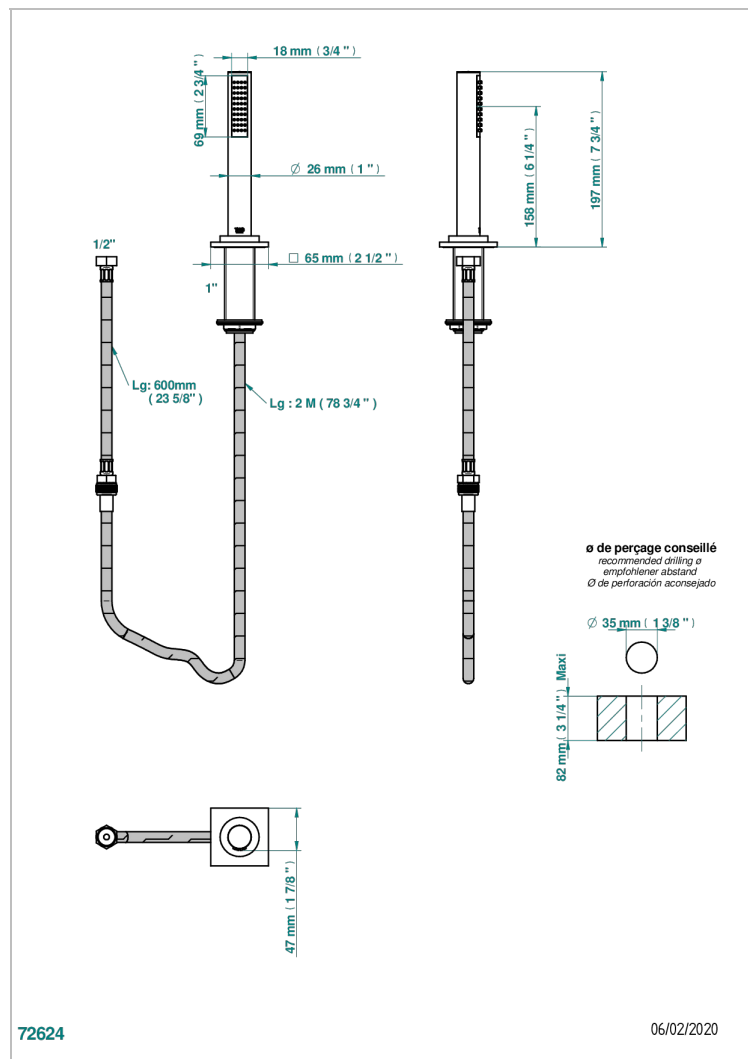

# ICON-X CARBON GOLD

U7S-60A

Deck mounted hand shower, with hose

## CHARACTERISTIC

- ACS : 20ACCLY558