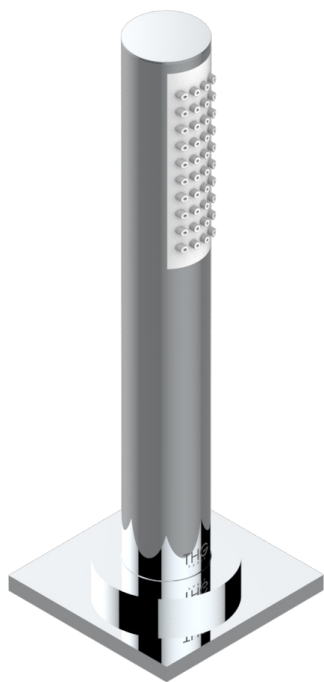

# ICON-X CARBON GOLD

U7S-60A

Deck mounted hand shower, with hose

## CHARACTERISTIC

- ACS : 20ACCLY558

## AVAILABLE FINITIONS

Blush PVD - H62  
Brass color PVD - H49  
Brown bronze color PVD - F33  
Chrome polished - A02  
Gold color PVD - H52  
Gold mat - F07

Gold polished - F01  
Graphite PVD - H64  
Matt Umber PVD - H67  
Matt blush PVD - H60  
Matt brass color PVD - H50  
Matt brown bronze color PVD - F34

Matt chrome (American satin) - C02  
Matt gold color PVD - H53  
Matt graphite PVD - H65  
Matt nickel (American satin) - C01  
Matt nickel color PVD - H56  
Nickel antique / Sovereign - H28

Nickel color PVD - H55  
Nickel polished - B01  
Soft gold - F30  
Soft matt gold - F31  
Umber PVD - H66