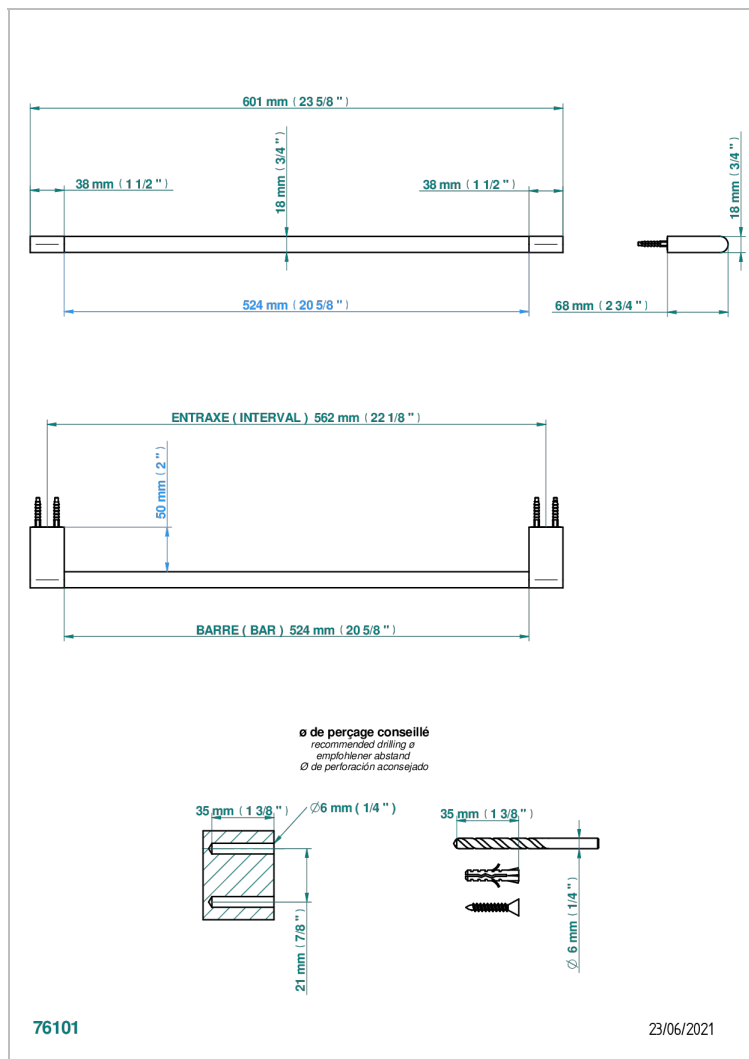

ICON-X CARBON GOLD

U7S-514/60

Towel bar, 24" long

THG[®]
PARIS

CHARACTERISTIC

- Icon-x carbon gold
- Towel bar, 24" long

AVAILABLE FINITIONS

Blush PVD - H62
Brass color PVD - H49
Brown bronze color PVD - F33
Chrome polished - A02
Gold color PVD - H52
Gold mat - F07