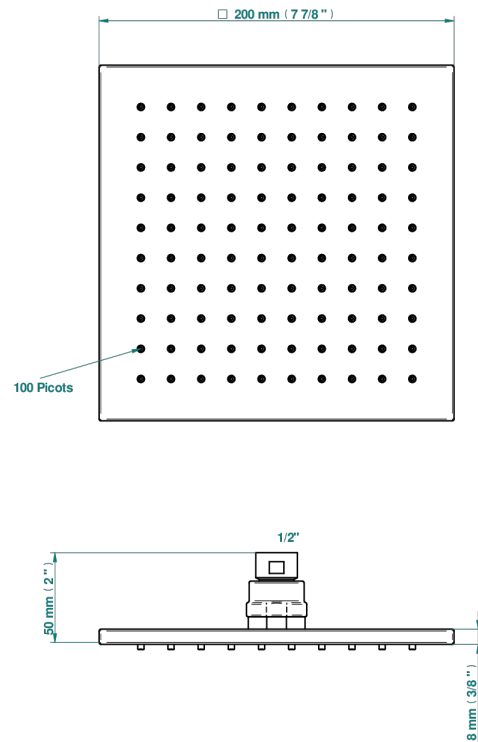

ICON-X CARBON GOLD

U7S-281C/US

Shower head 8" x 8" , Easyclean system

30405

25/11/2016

CHARACTERISTIC

- Showerhead equipped with a flow limiter
- Mounted on a ball joint
- Showerhead with silicone nozzles to facilitate the removal of limescale
- Installation of a water softener is strongly recommended
- ASME : ASME A112.18.1-2011/CSA B125.1-11

TECHNICAL SPECS

- Recommandé : 3 bars (max. 5 bars) - Advised : 43,5 psi (max. 72 psi)
- 9,5 l/min à 3 bars (2.5 gpm at 43.5 psi)

Matt chrome (American satin) - C02
Matt gold color PVD - H53
Matt graphite PVD - H65
Matt nickel (American satin) - C01
Matt nickel color PVD - H56
Nickel antique / Sovereign - H28