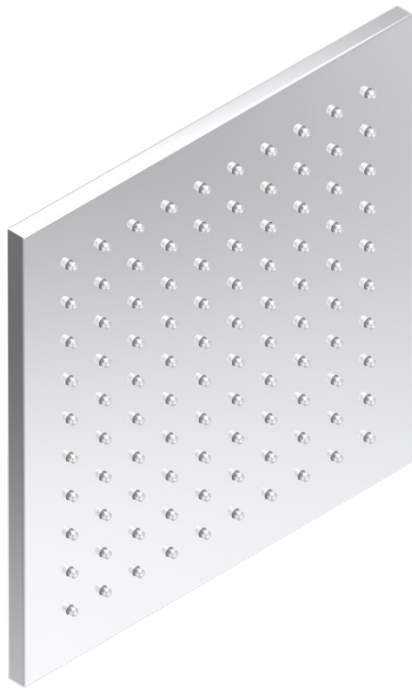

ICON-X CARBON GOLD

U7S-281C/US

Shower head 8" x 8" , Easyclean system

30405

25/11/2016

CHARACTERISTIC

- Showerhead equipped with a flow limiter
- Mounted on a ball joint
- Showerhead with silicone nozzles to facilitate the removal of limescale
- Installation of a water softener is strongly recommended
- ASME : ASME A112.18.1-2011/CSA B125.1-11

STANDARDS

AVAILABLE FINITIONS

Blush PVD - H62
Brass color PVD - H49
Brown bronze color PVD - F33
Chrome polished - A02
Gold color PVD - H52
Gold mat - F07

Gold polished - F01
Graphite PVD - H64
Matt Umber PVD - H67
Matt blush PVD - H60
Matt brass color PVD - H50
Matt brown bronze color PVD - F34

TECHNICAL SPECS

- Recommandé : 3 bars (max. 5 bars) - Advised : 43,5 psi (max. 72 psi)
- 9,5 l/min à 3 bars (2.5 gpm at 43.5 psi)

Matt chrome (American satin) - C02
Matt gold color PVD - H53
Matt graphite PVD - H65
Matt nickel (American satin) - C01
Matt nickel color PVD - H56
Nickel antique / Sovereign - H28

Nickel color PVD - H55
Nickel polished - B01
Soft gold - F30
Soft matt gold - F31
Umber PVD - H66