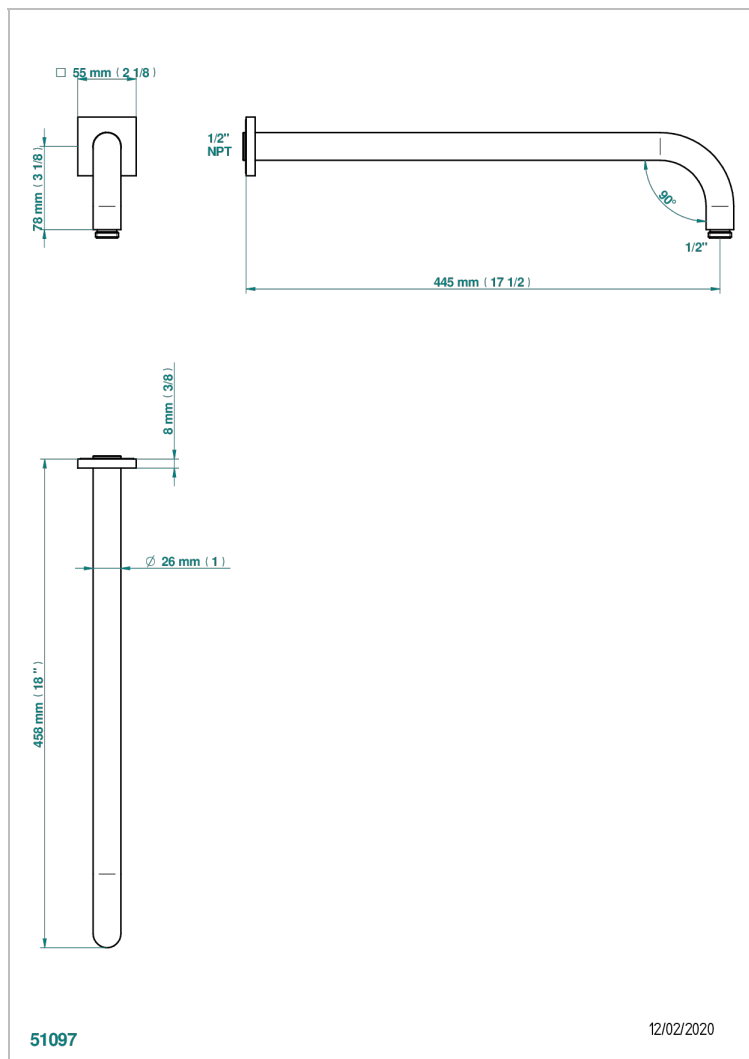

ICON-X TITANIUM WITH LEVER HANDLES

U7M-84L/US

Horizontal shower arm, 90°, lg: 17"

THG[®]
PARIS

CHARACTERISTIC

- Icon-x titanium with lever handles
- Horizontal shower arm, 90°, lg: 17"

AVAILABLE FINITIONS

Blush PVD - H62
Brass color PVD - H49
Brown bronze color PVD - F33
Chrome polished - A02
Gold color PVD - H52
Gold mat - F07

Gold polished - F01
Graphite PVD - H64
Matt Umber PVD - H67
Matt blush PVD - H60
Matt brass color PVD - H50
Matt brown bronze color PVD - F34

Matt chrome (American satin) - C02
Matt gold color PVD - H53
Matt graphite PVD - H65
Matt nickel (American satin) - C01
Matt nickel color PVD - H56
Nickel antique / Sovereign - H28

Nickel color PVD - H55
Nickel polished - B01
Soft gold - F30
Soft matt gold - F31
Umber PVD - H66