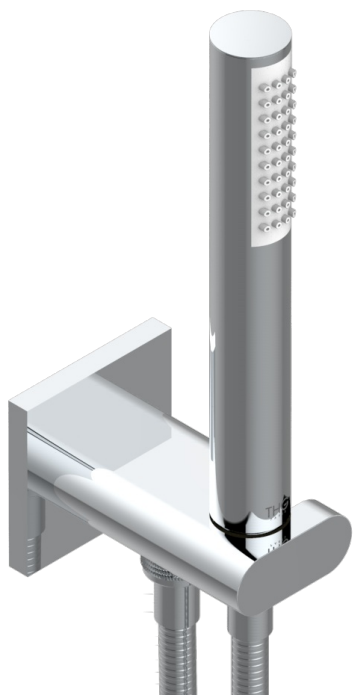

ICON-X TITANIUM WITH LEVER HANDLES

U7M-54/US

Wall mounted handshower with integrated fixed hook

CHARACTERISTIC

- Icon-x titanium with lever handles
- Wall mounted handshower with integrated fixed hook

AVAILABLE FINITIONS

Blush PVD - H62
Brass color PVD - H49
Brown bronze color PVD - F33
Chrome polished - A02
Gold color PVD - H52
Gold mat - F07

Gold polished - F01
Graphite PVD - H64
Matt Umber PVD - H67
Matt blush PVD - H60
Matt brass color PVD - H50
Matt brown bronze color PVD - F34

Matt chrome (American satin) - C02
Matt gold color PVD - H53
Matt graphite PVD - H65
Matt nickel (American satin) - C01
Matt nickel color PVD - H56
Nickel antique / Sovereign - H28

Nickel color PVD - H55
Nickel polished - B01
Soft gold - F30
Soft matt gold - F31
Umber PVD - H66