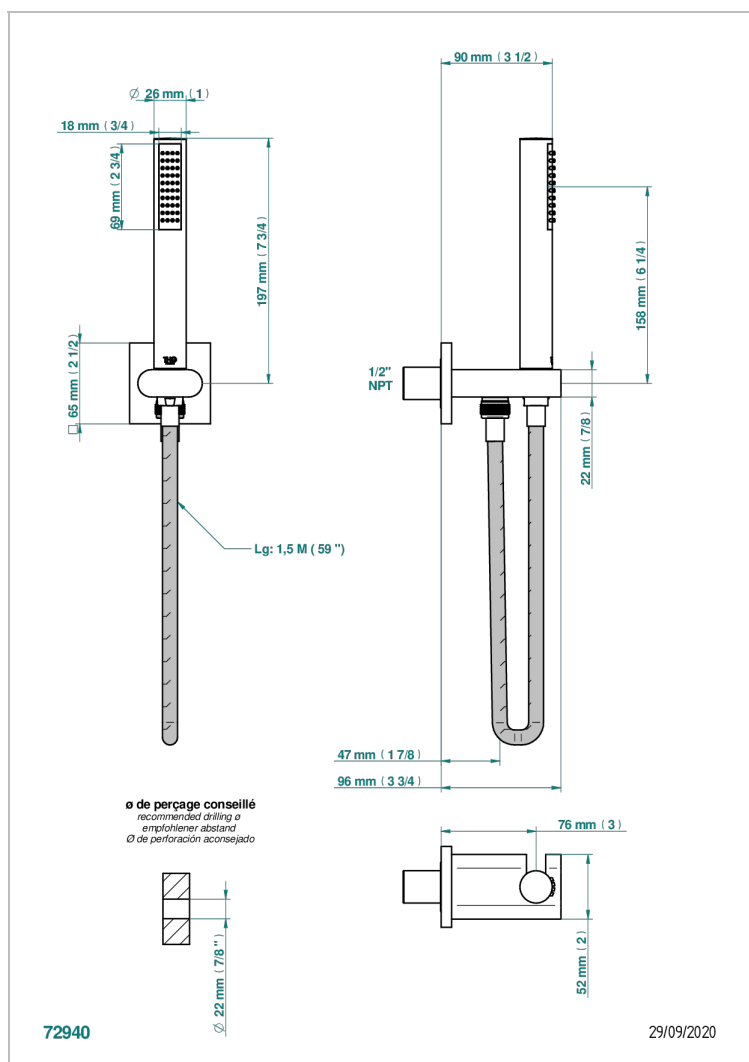

ICON-X TITANIUM WITH LEVER HANDLES

U7M-54/US

Wall mounted handshower with integrated fixed hook

CHARACTERISTIC

- Icon-x titanium with lever handles
- Wall mounted handshower with integrated fixed hook

AVAILABLE FINITIONS