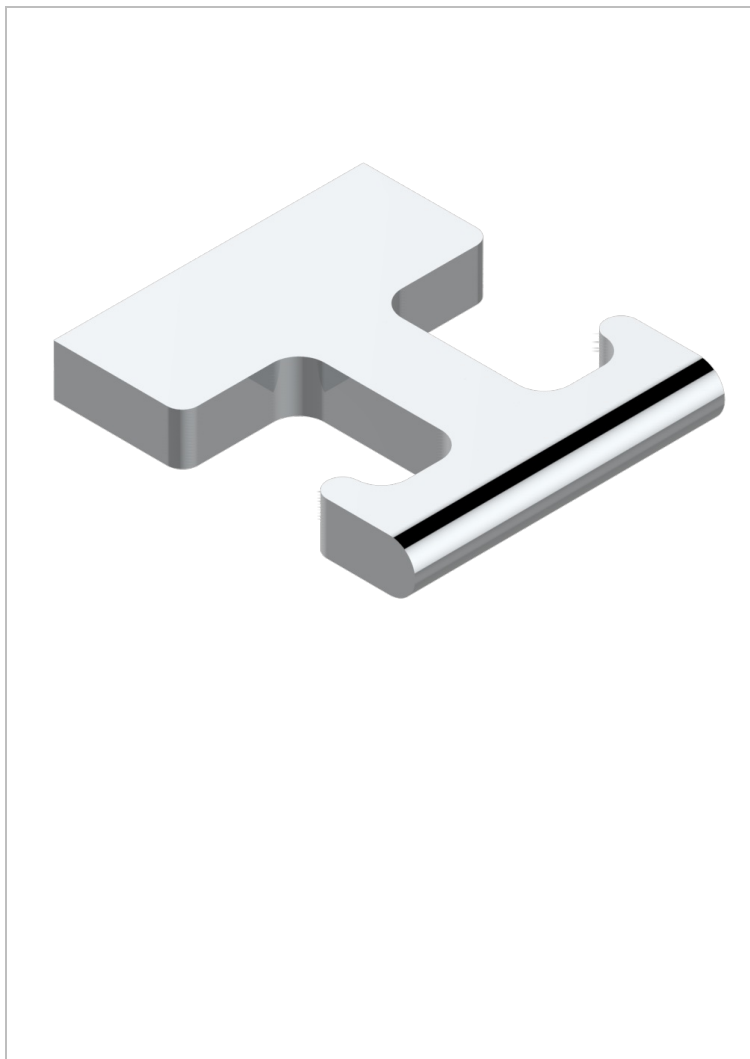

ICON-X TITANIUM WITH LEVER HANDLES

U7M-517

Robe hook

CHARACTERISTIC

- Icon-x titanium with lever handles
- Robe hook

AVAILABLE FINITIONS

Blush PVD - H62
Brass color PVD - H49
Brown bronze color PVD - F33
Chrome polished - A02
Gold color PVD - H52
Gold mat - F07

Gold polished - F01
Graphite PVD - H64
Matt Umber PVD - H67
Matt blush PVD - H60
Matt brass color PVD - H50
Matt brown bronze color PVD - F34

Matt chrome (American satin) - C02
Matt gold color PVD - H53
Matt graphite PVD - H65
Matt nickel (American satin) - C01
Matt nickel color PVD - H56
Nickel antique / Sovereign - H28

Nickel color PVD - H55
Nickel polished - B01
Soft gold - F30
Soft matt gold - F31
Umber PVD - H66