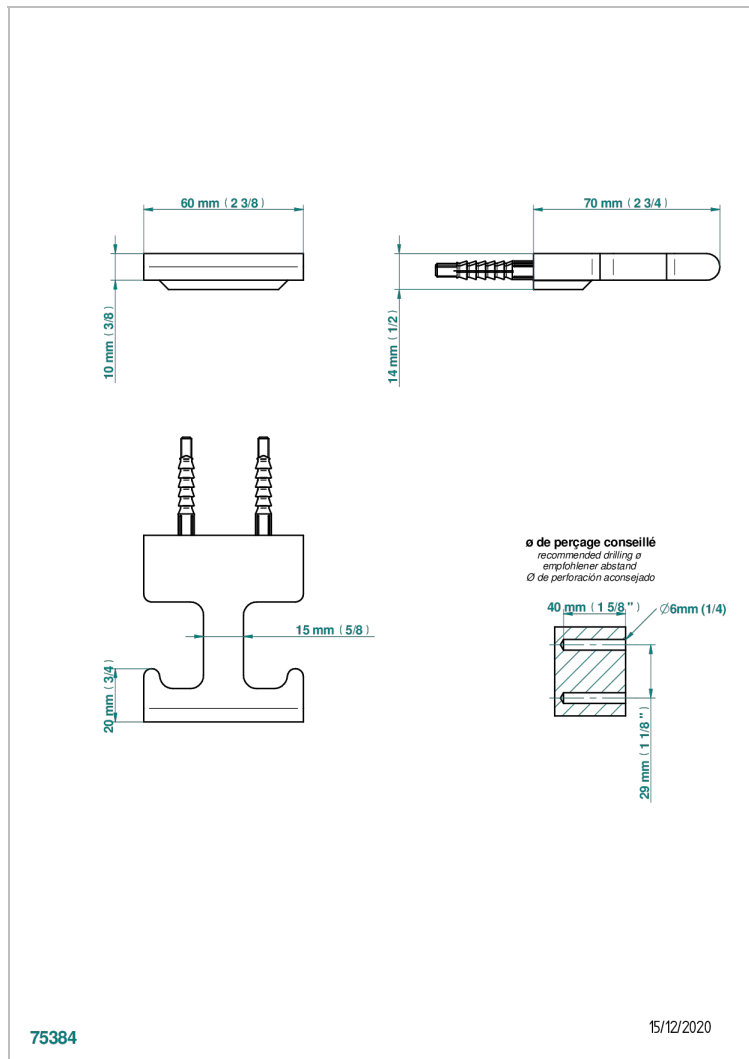

ICON-X TITANIUM WITH LEVER HANDLES

U7M-517

Robe hook

CHARACTERISTIC

- Icon-x titanium with lever handles
- Robe hook

AVAILABLE FINITIONS

Blush PVD - H62
Brass color PVD - H49
Brown bronze color PVD - F33
Chrome polished - A02
Gold color PVD - H52
Gold mat - F07