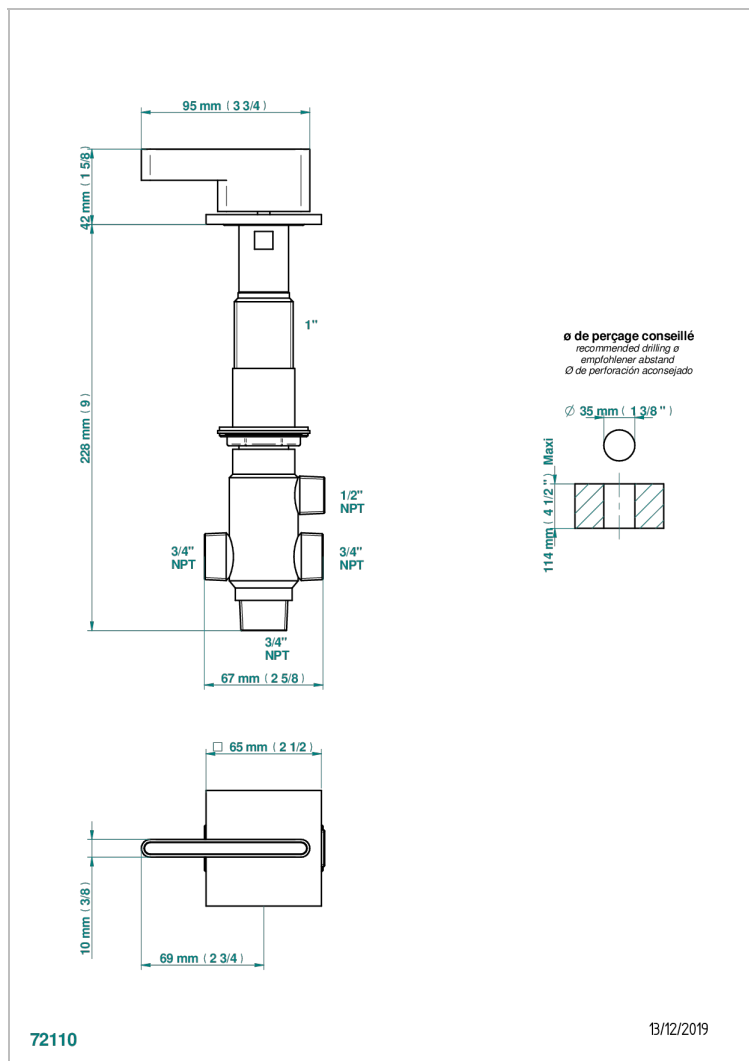

ICON-X TITANIUM WITH LEVER HANDLES

U7M-504VGUS

2-function deck diverter with trim

CHARACTERISTIC

- Icon-x titanium with lever handles
- 2-function deck diverter with trim

AVAILABLE FINITIONS

Blush PVD - H62
Brass color PVD - H49
Brown bronze color PVD - F33
Chrome polished - A02
Gold color PVD - H52
Gold mat - F07