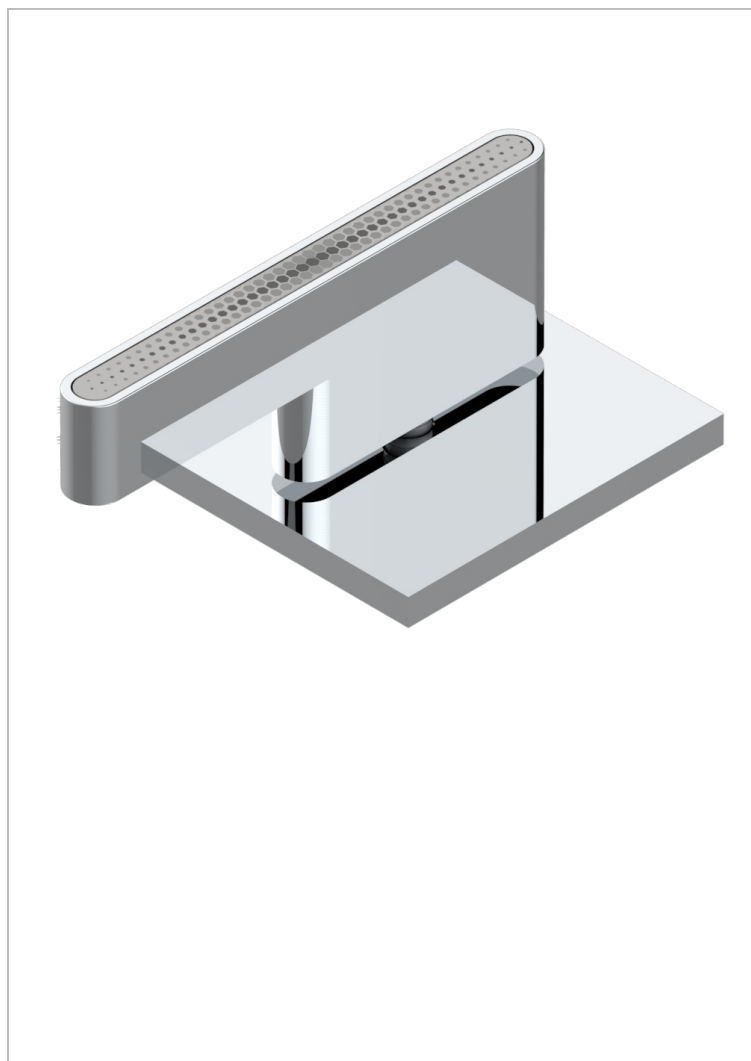

ICON-X TITANIUM WITH LEVER HANDLES

U7M-504VGUS

2-function deck diverter with trim

CHARACTERISTIC

- Icon-x titanium with lever handles
- 2-function deck diverter with trim

AVAILABLE FINITIONS

Blush PVD - H62
Brass color PVD - H49
Brown bronze color PVD - F33
Chrome polished - A02
Gold color PVD - H52
Gold mat - F07

Gold polished - F01
Graphite PVD - H64
Matt Umber PVD - H67
Matt blush PVD - H60
Matt brass color PVD - H50
Matt brown bronze color PVD - F34

Matt chrome (American satin) - C02
Matt gold color PVD - H53
Matt graphite PVD - H65
Matt nickel (American satin) - C01
Matt nickel color PVD - H56
Nickel antique / Sovereign - H28

Nickel color PVD - H55
Nickel polished - B01
Soft gold - F30
Soft matt gold - F31
Umber PVD - H66