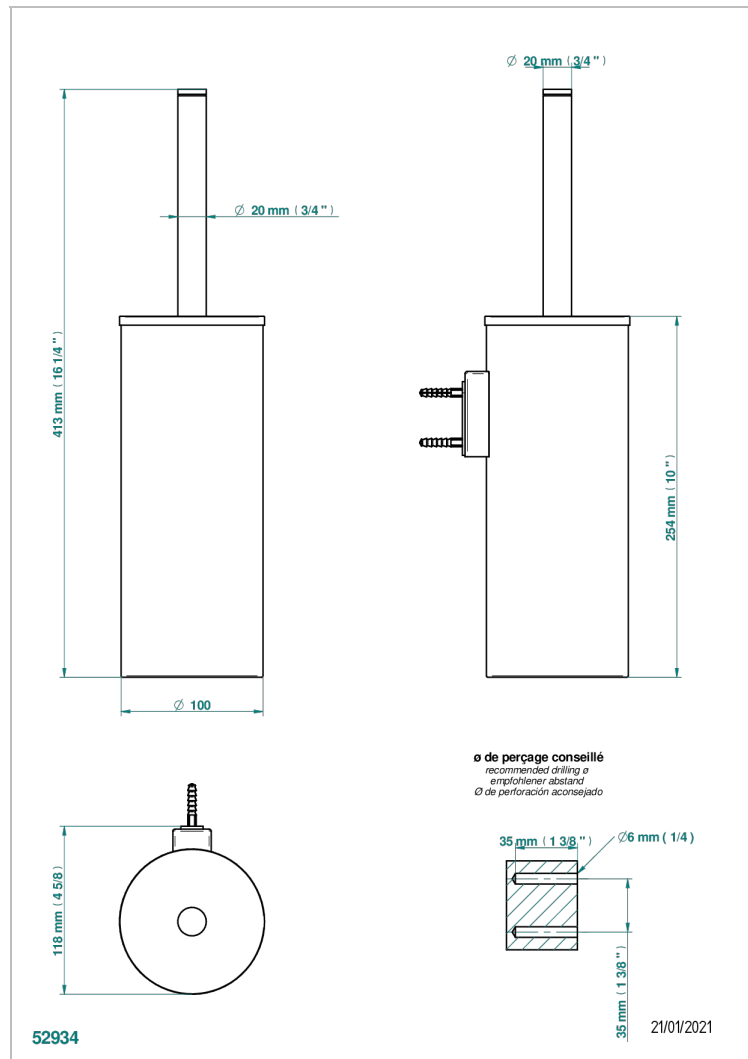

ICON-X TITANIUM WITH LEVER HANDLES

U7M-4720C

Metal toilet brush holder with brush with cover wall mounted

CHARACTERISTIC

- Icon-x titanium with lever handles
- Metal toilet brush holder with brush with cover wall mounted