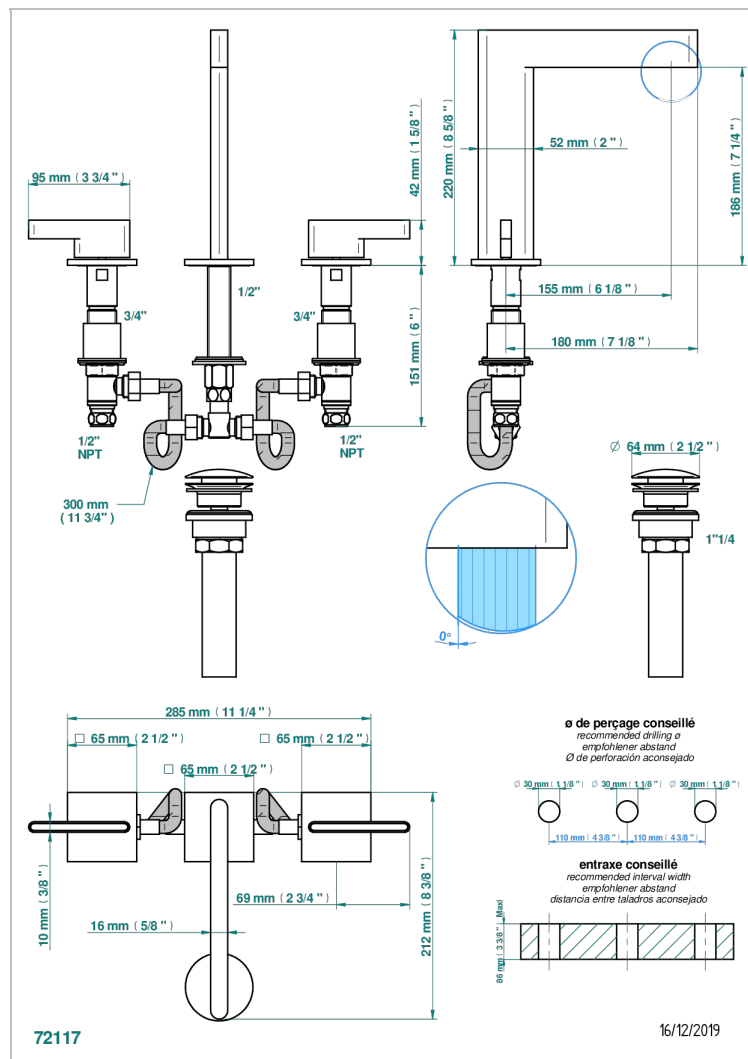

# ICON-X TITANIUM WITH LEVER HANDLES

U7M-151/US

Widespread lavatory set with drain

## CHARACTERISTIC

- Icon-x titanium with lever handles
- Widespread lavatory set with drain