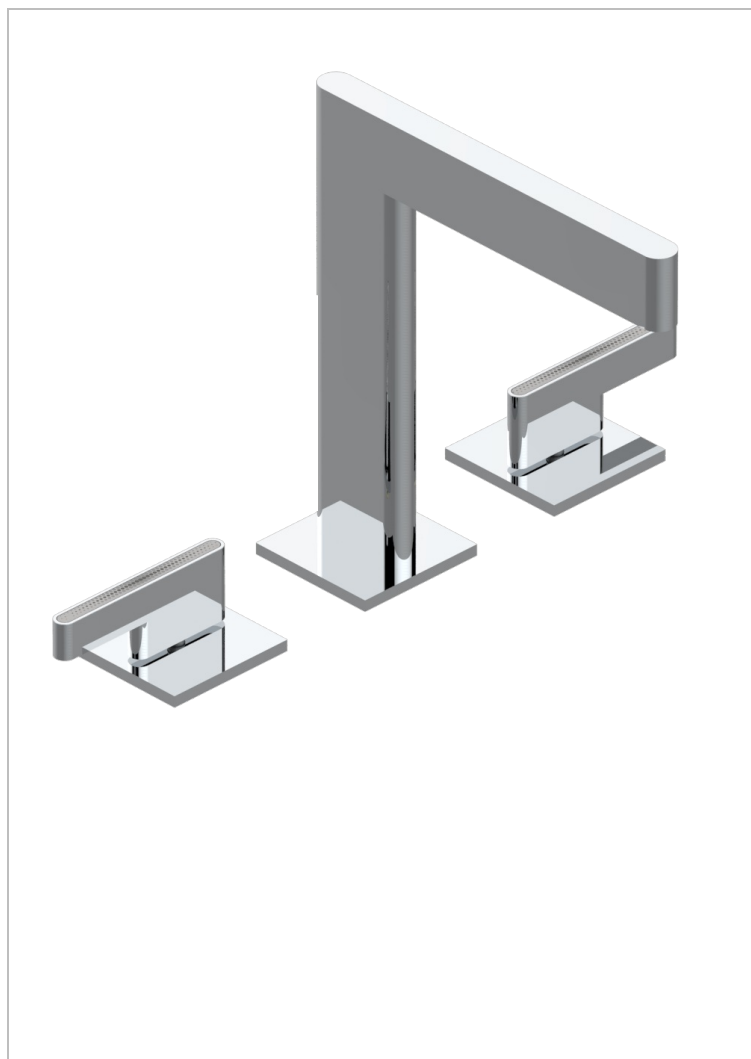

# ICON-X TITANIUM WITH LEVER HANDLES

U7M-151/US

Widespread lavatory set with drain

## CHARACTERISTIC

- Icon-x titanium with lever handles
- Widespread lavatory set with drain