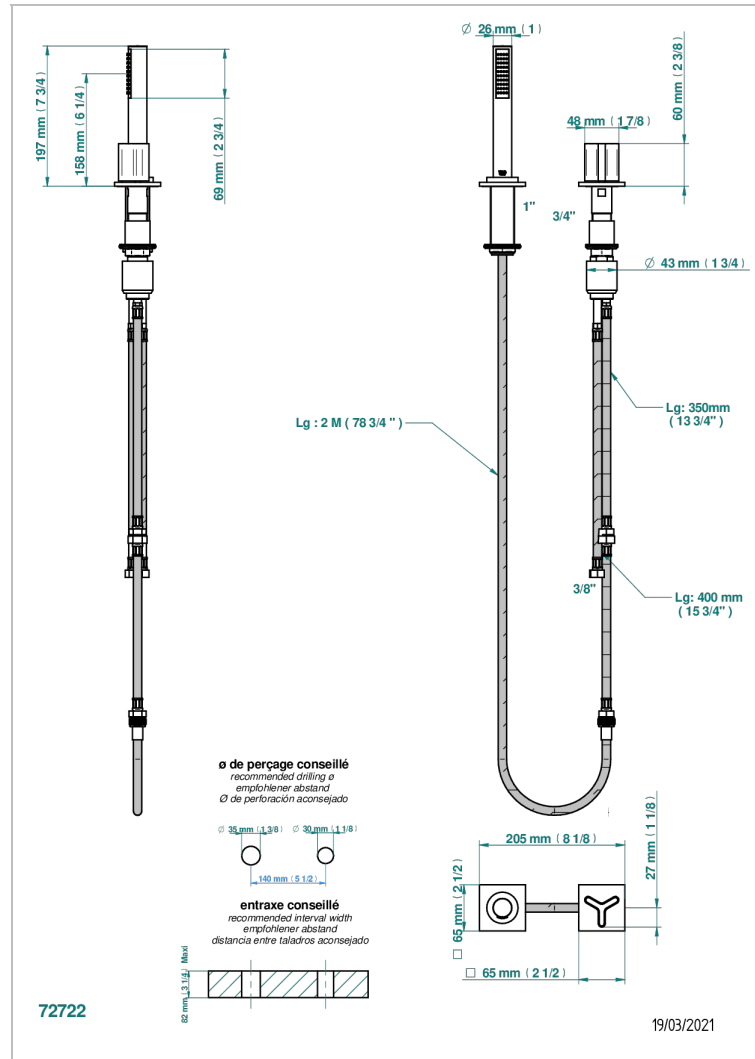

ICON-X TITANIUM

U7L-6532/60A

Deck mounted mixer with handshower, progressive cartridge

CHARACTERISTIC

- ACS : 22ACCLY009

STANDARDS

AVAILABLE FINITIONS

- Blush PVD - H62
- Brass color PVD - H49
- Brown bronze color PVD - F33
- Chrome polished - A02
- Gold color PVD - H52
- Gold mat - F07

- Gold polished - F01
- Graphite PVD - H64
- Matt Umber PVD - H67
- Matt blush PVD - H60
- Matt brass color PVD - H50
- Matt brown bronze color PVD - F34

- Matt chrome (American satin) - C02
- Matt gold color PVD - H53
- Matt graphite PVD - H65
- Matt nickel (American satin) - C01
- Matt nickel color PVD - H56
- Nickel antique / Sovereign - H28

- Nickel color PVD - H55
- Nickel polished - B01
- Soft gold - F30
- Soft matt gold - F31
- Umber PVD - H66