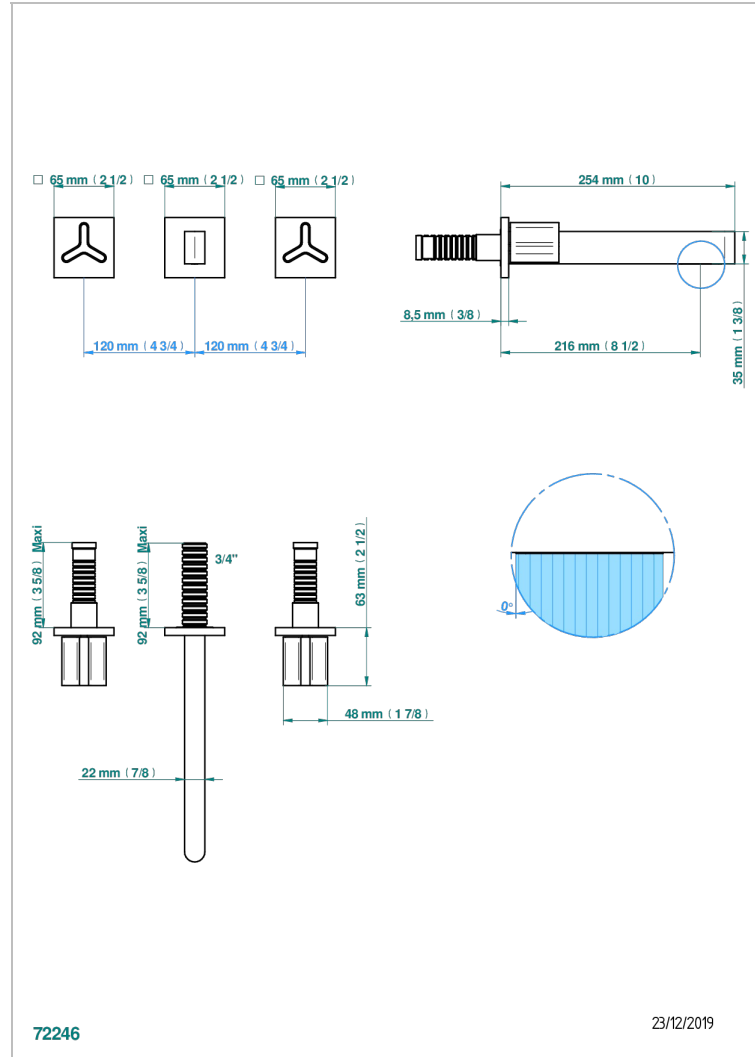

ICON-X TITANIUM

U7L-41SGB

Trim for wall mounted 3-hole bath set only

72246

23/12/2019

CHARACTERISTIC

- Icon-x titanium
- Trim for wall mounted 3-hole bath set only

RELATED SKU'S

- Ref. G00-40AM/US Rough parts for wall set (one counter clockwise and one clockwise cartridges)

AVAILABLE FINITIONS

Blush PVD - H62
Brass color PVD - H49
Brown bronze color PVD - F33
Chrome polished - A02
Gold color PVD - H52
Gold mat - F07