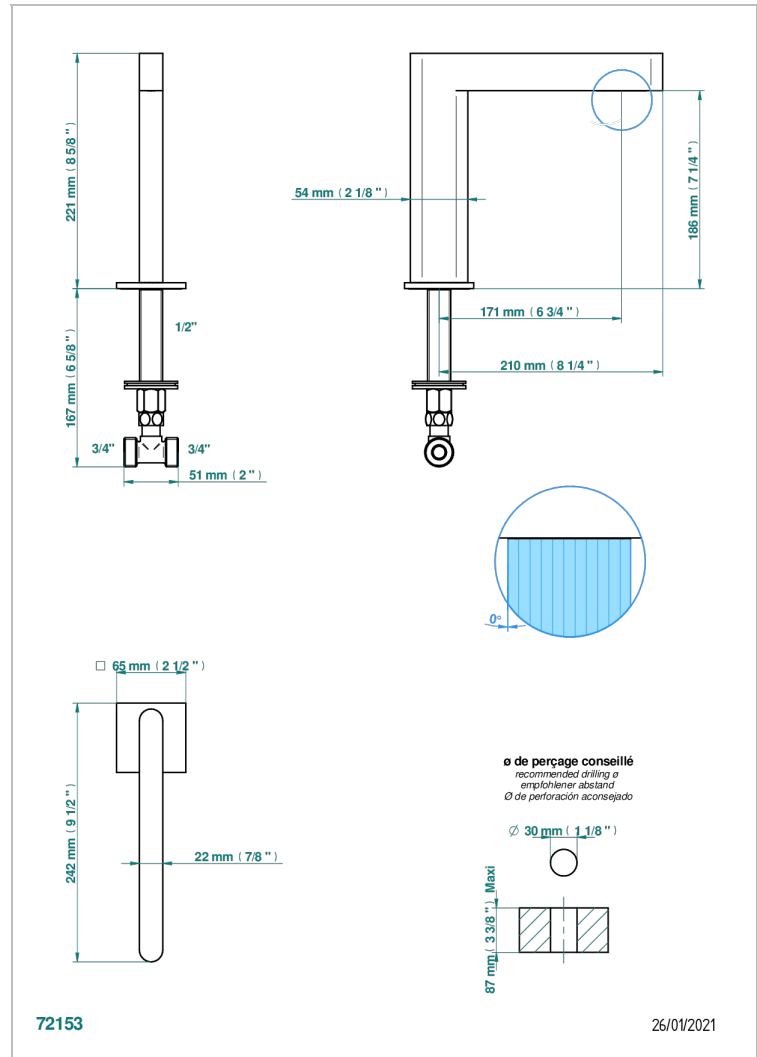

# ICON-X TITANIUM

U7L-29SG

Bathtub spout

THG<sup>®</sup>  
PARIS

## CHARACTERISTIC

- Icon-x titanium
- Bathtub spout