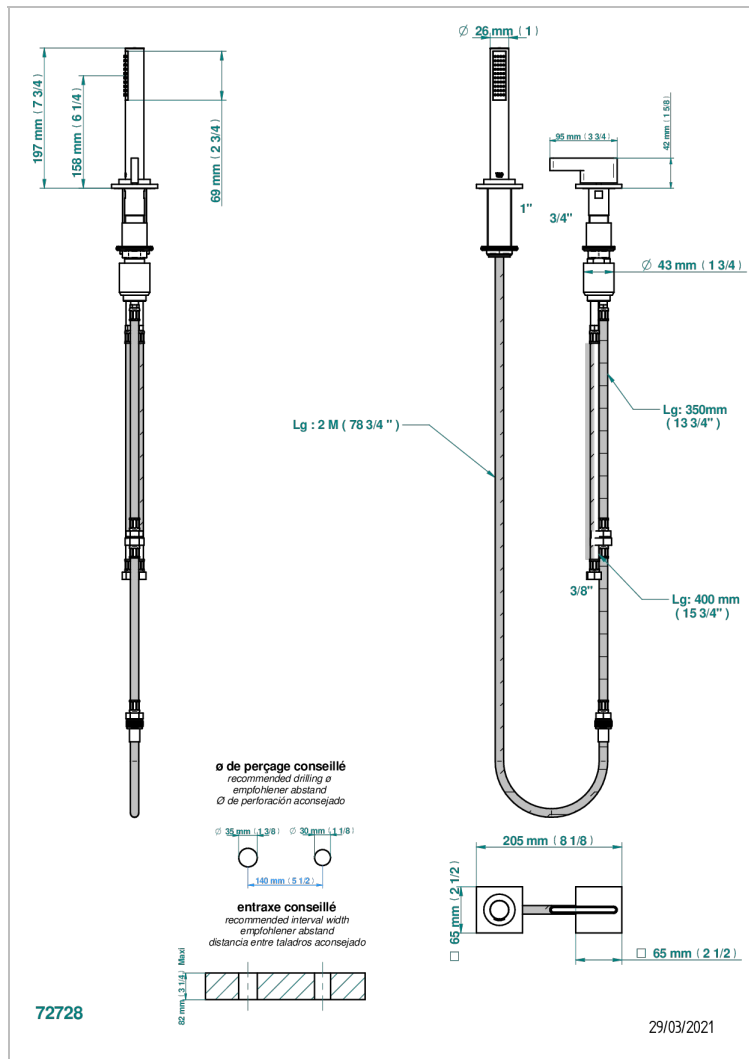

ICON-X METAL INLAY WITH LEVER HANDLES

U7K-6532/60A

Deck mounted mixer with handshower, progressive cartridge

CHARACTERISTIC

- ACS : 22ACCLY009

STANDARDS

AVAILABLE FINITIONS

Blush PVD - H62
Brass color PVD - H49
Brown bronze color PVD - F33
Chrome polished - A02
Gold color PVD - H52
Gold mat - F07

Gold polished - F01
Graphite PVD - H64
Matt Umber PVD - H67
Matt blush PVD - H60
Matt brass color PVD - H50
Matt brown bronze color PVD - F34

Matt chrome (American satin) - C02
Matt gold color PVD - H53
Matt graphite PVD - H65
Matt nickel (American satin) - C01
Matt nickel color PVD - H56
Nickel antique / Sovereign - H28

Nickel color PVD - H55
Nickel polished - B01
Polished chrome with gold inlay - GA1
Soft gold - F30
Soft matt gold - F31
Umber PVD - H66