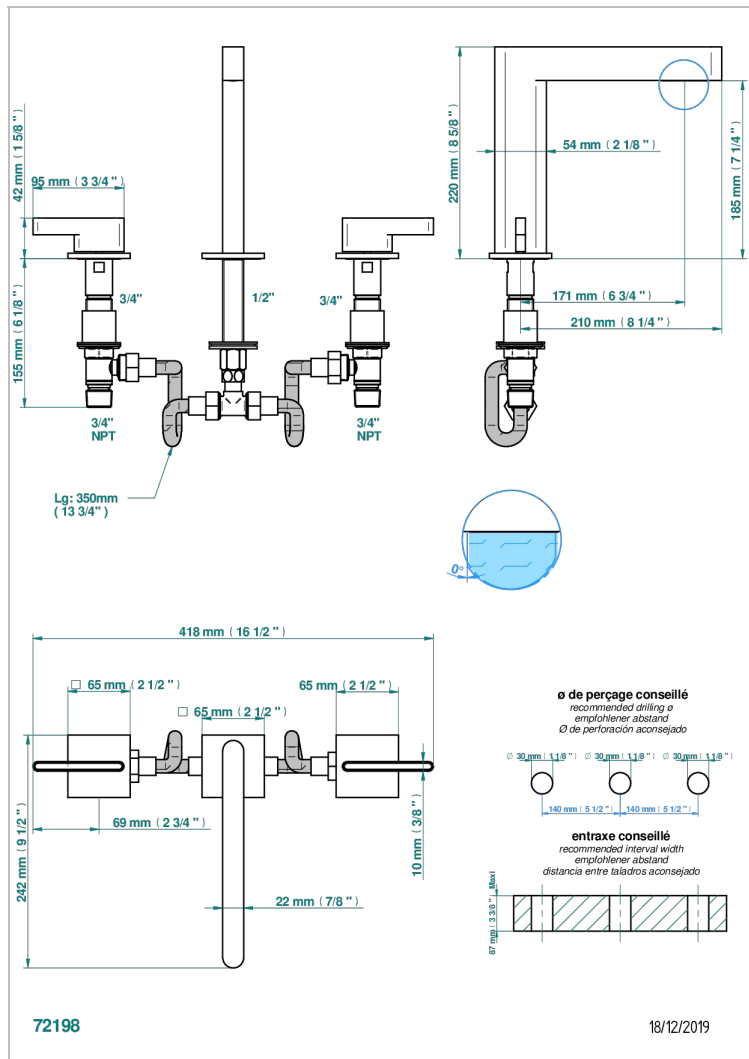

ICON-X METAL INLAY WITH LEVER HANDLES

U7K-25SGUS

Roman tub set with 3/4" valves

CHARACTERISTIC

- Icon-x metal inlay with lever handles
- Roman tub set with 3/4" valves

AVAILABLE FINITIONS

Blush PVD - H62
Brass color PVD - H49
Brown bronze color PVD - F33
Chrome polished - A02
Gold color PVD - H52
Gold mat - F07