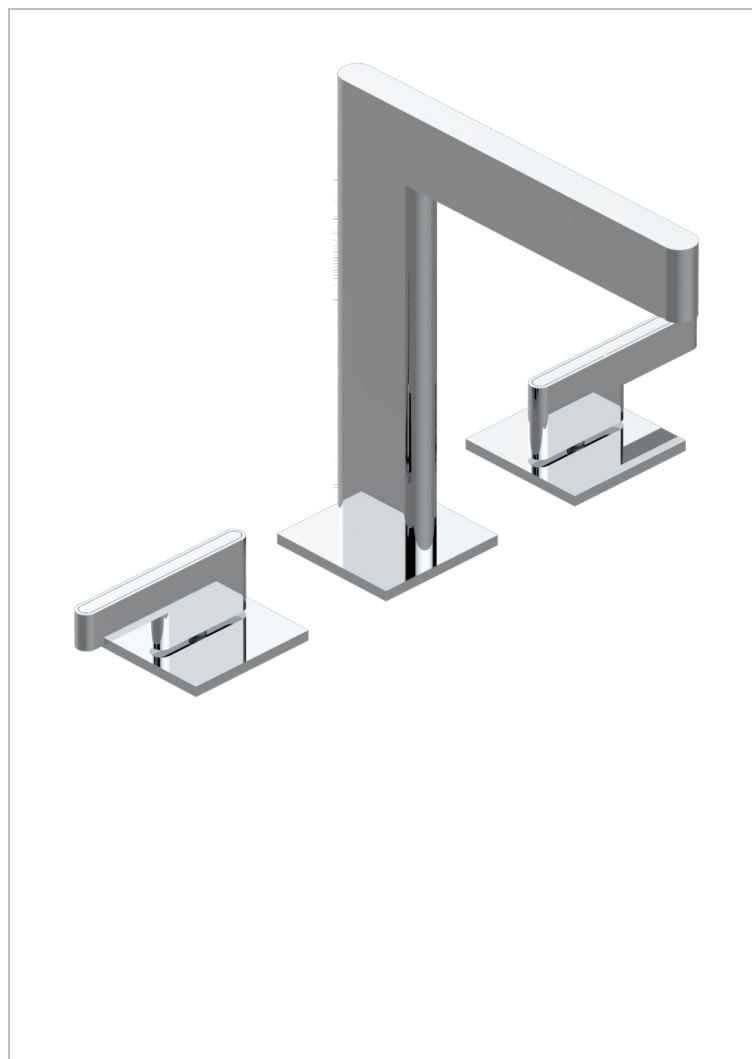

ICON-X METAL INLAY WITH LEVER HANDLES

U7K-151/US

Widespread lavatory set with drain

CHARACTERISTIC

- Icon-x metal inlay with lever handles
- Widespread lavatory set with drain

AVAILABLE FINITIONS

Blush PVD - H62
Brass color PVD - H49
Brown bronze color PVD - F33
Chrome polished - A02
Gold color PVD - H52
Gold mat - F07

Gold polished - F01
Graphite PVD - H64
Matt Umber PVD - H67
Matt blush PVD - H60
Matt brass color PVD - H50
Matt brown bronze color PVD - F34

Matt chrome (American satin) - C02
Matt gold color PVD - H53
Matt graphite PVD - H65
Matt nickel (American satin) - C01
Matt nickel color PVD - H56
Nickel antique / Sovereign - H28

Nickel color PVD - H55
Nickel polished - B01
Polished chrome with gold inlay - GA1
Soft gold - F30
Soft matt gold - F31
Umber PVD - H66