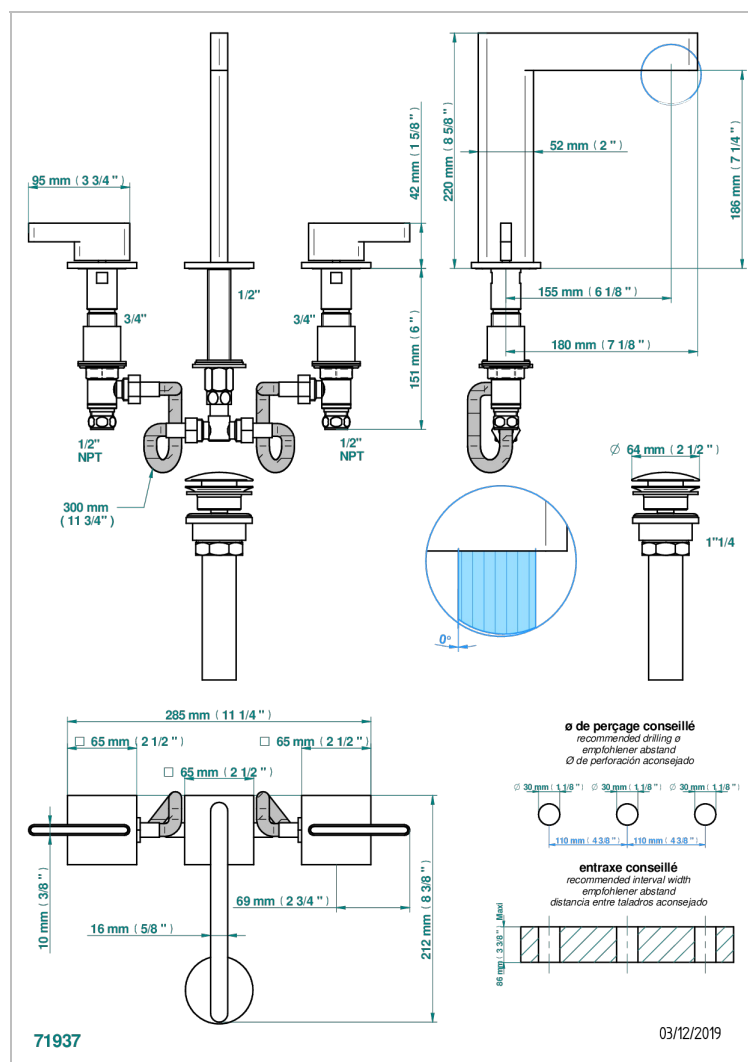

ICON-X METAL INLAY WITH LEVER HANDLES

U7K-151/US

Widespread lavatory set with drain

CHARACTERISTIC

- Icon-x metal inlay with lever handles
- Widespread lavatory set with drain

AVAILABLE FINITIONS

Blush PVD - H62
Brass color PVD - H49
Brown bronze color PVD - F33
Chrome polished - A02
Gold color PVD - H52
Gold mat - F07

Nickel color PVD - H55
Nickel polished - B01
Polished chrome with gold inlay - GA1
Soft gold - F30
Soft matt gold - F31
Umber PVD - H66