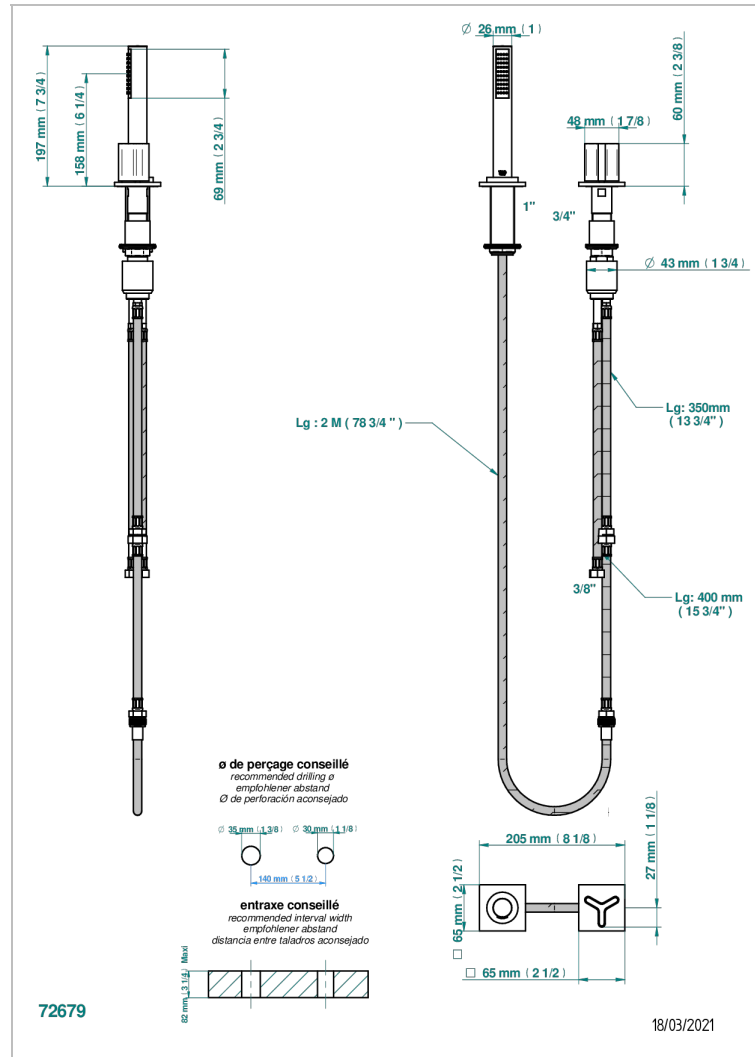

# ICON-X METAL INLAY

U7J-6532/60A

Deck mounted mixer with handshower, progressive cartridge

## CHARACTERISTIC

- ACS : 22ACCLY009