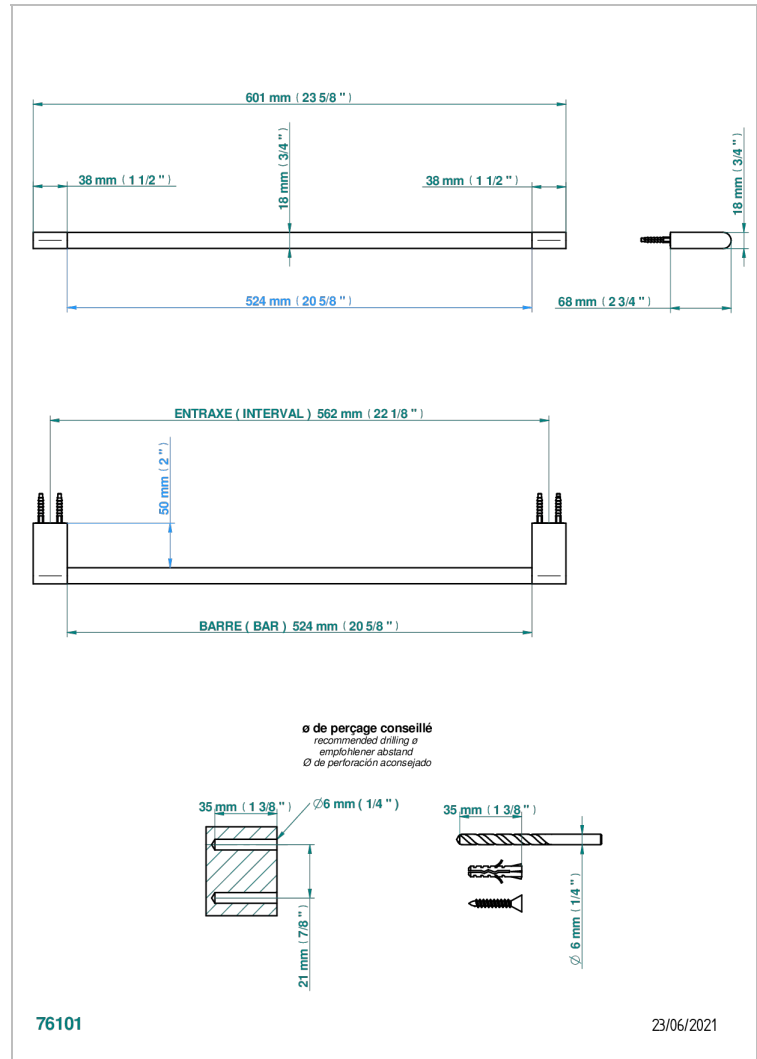

ICON-X METAL INLAY

U7J-514/60

Towel bar, 24" long

CHARACTERISTIC

- Icon-x metal inlay
- Towel bar, 24" long

AVAILABLE FINITIONS

Blush PVD - H62
Brass color PVD - H49
Brown bronze color PVD - F33
Chrome polished - A02
Gold color PVD - H52
Gold mat - F07