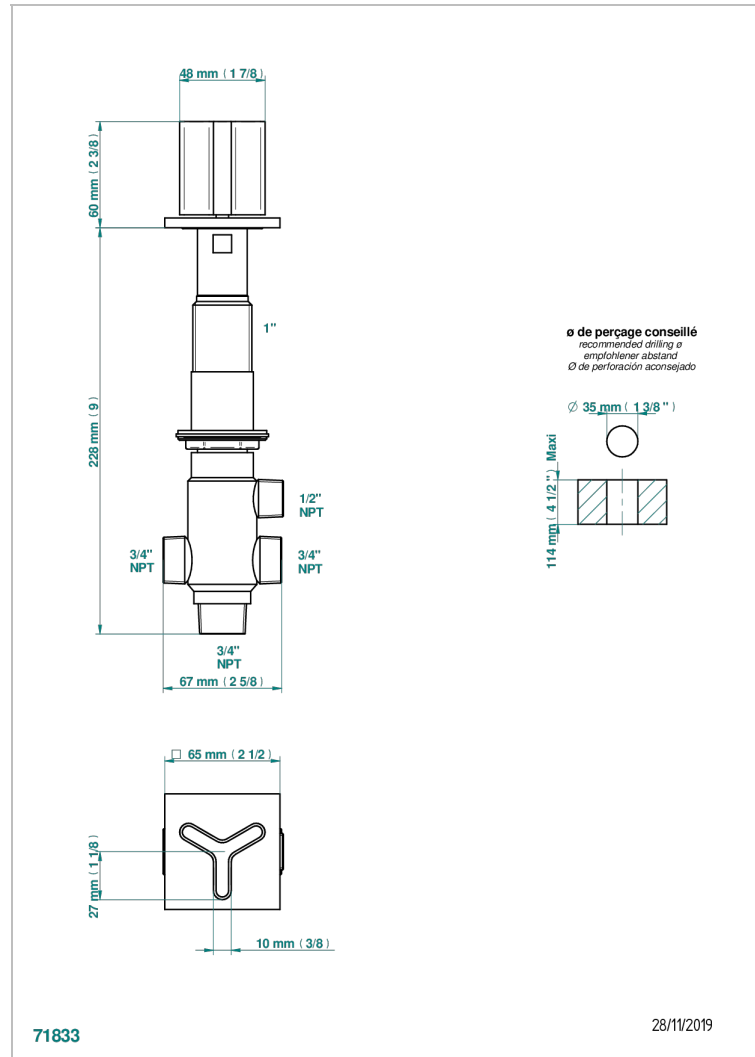

ICON-X METAL INLAY

U7J-504VGUS

2-function deck diverter with trim

CHARACTERISTIC

- Icon-x metal inlay
- 2-function deck diverter with trim

AVAILABLE FINITIONS

Blush PVD - H62
Brass color PVD - H49
Brown bronze color PVD - F33
Chrome polished - A02
Gold color PVD - H52
Gold mat - F07