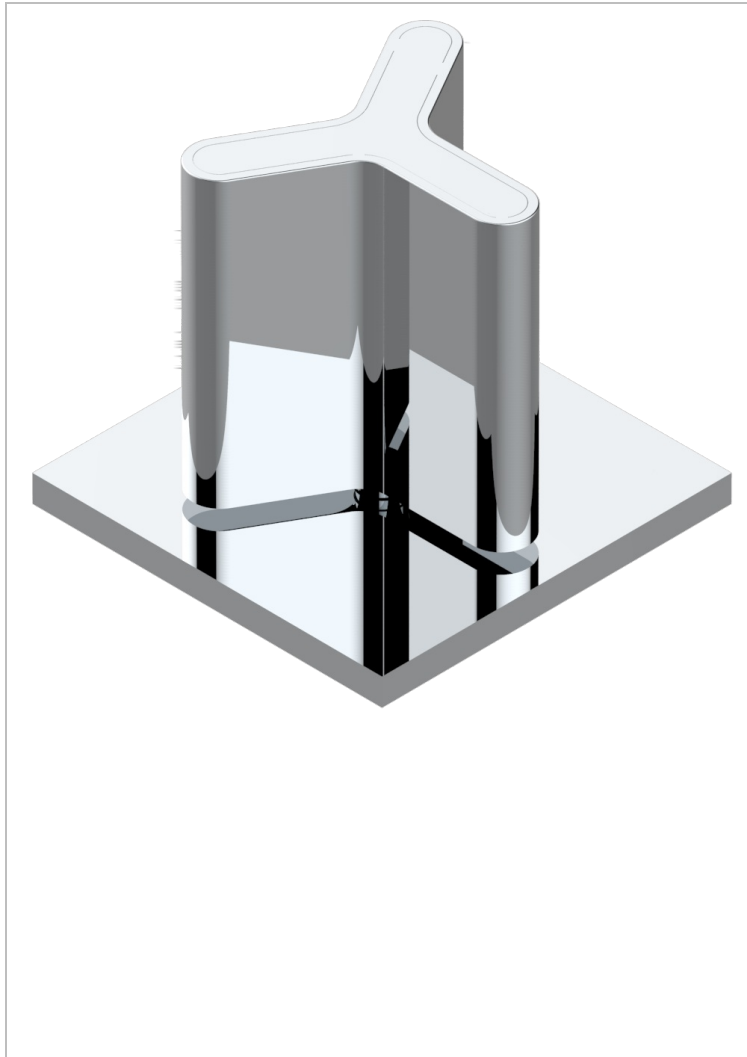

ICON-X METAL INLAY

U7J-504VGUS

2-function deck diverter with trim

CHARACTERISTIC

- Icon-x metal inlay
- 2-function deck diverter with trim

AVAILABLE FINITIONS

Blush PVD - H62
Brass color PVD - H49
Brown bronze color PVD - F33
Chrome polished - A02
Gold color PVD - H52
Gold mat - F07

Gold polished - F01
Graphite PVD - H64
Matt Umber PVD - H67
Matt blush PVD - H60
Matt brass color PVD - H50
Matt brown bronze color PVD - F34

Matt chrome (American satin) - C02
Matt gold color PVD - H53
Matt graphite PVD - H65
Matt nickel (American satin) - C01
Matt nickel color PVD - H56
Nickel antique / Sovereign - H28

Nickel color PVD - H55
Nickel polished - B01
Polished chrome with gold inlay - GA1
Soft gold - F30
Soft matt gold - F31
Umber PVD - H66