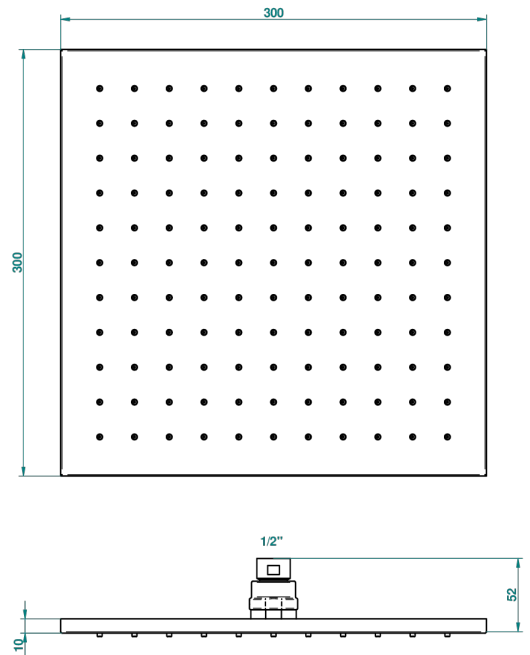

# ICON-X METAL INLAY

U7J-280C

Shower head 12" x 12", Easyclean system

THG<sup>®</sup>  
PARIS

43687

03/10/2011

## CHARACTERISTIC

- Showerhead equipped with a flow limiter
- Mounted on a ball joint
- Showerhead with silicone nozzles to facilitate the removal of limescale
- Installation of a water softener is strongly recommended