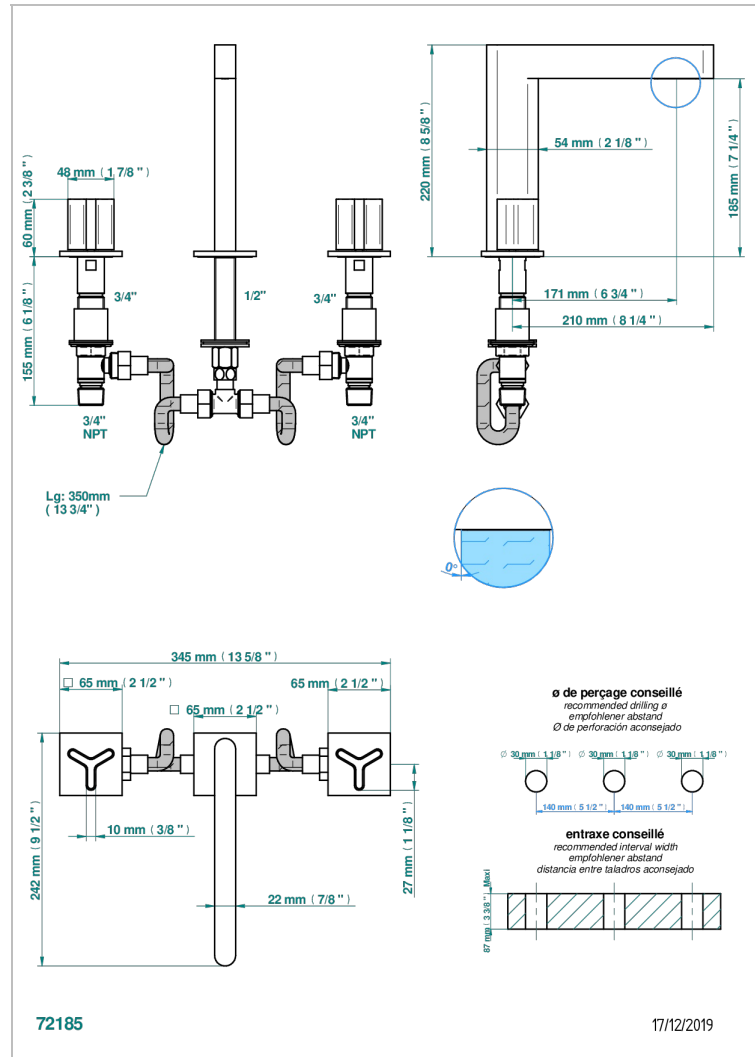

ICON-X METAL INLAY

U7J-25SGUS

Roman tub set with 3/4" valves

CHARACTERISTIC

- Icon-x metal inlay
- Roman tub set with 3/4" valves

AVAILABLE FINITIONS

Blush PVD - H62
Brass color PVD - H49
Brown bronze color PVD - F33
Chrome polished - A02
Gold color PVD - H52
Gold mat - F07