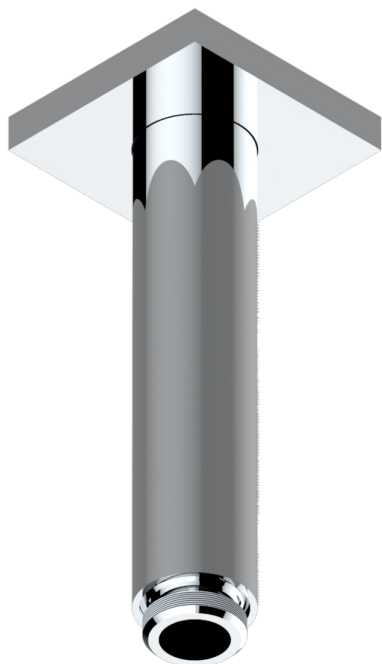

# ICON-X WITH LEVER HANDLES

U7H-82V/US

THG<sup>®</sup>  
PARIS

Vertical shower arm ceiling mounted 1/2" connection

17748

12/02/2020

## CHARACTERISTIC

- Icon-x with lever handles
- Vertical shower arm ceiling mounted 1/2" connection

## AVAILABLE FINITIONS

Blush PVD - H62  
Brass color PVD - H49  
Brown bronze color PVD - F33  
Chrome polished - A02  
Gold color PVD - H52  
Gold mat - F07

Gold polished - F01  
Graphite PVD - H64  
Matt Umber PVD - H67  
Matt blush PVD - H60  
Matt brass color PVD - H50  
Matt brown bronze color PVD - F34