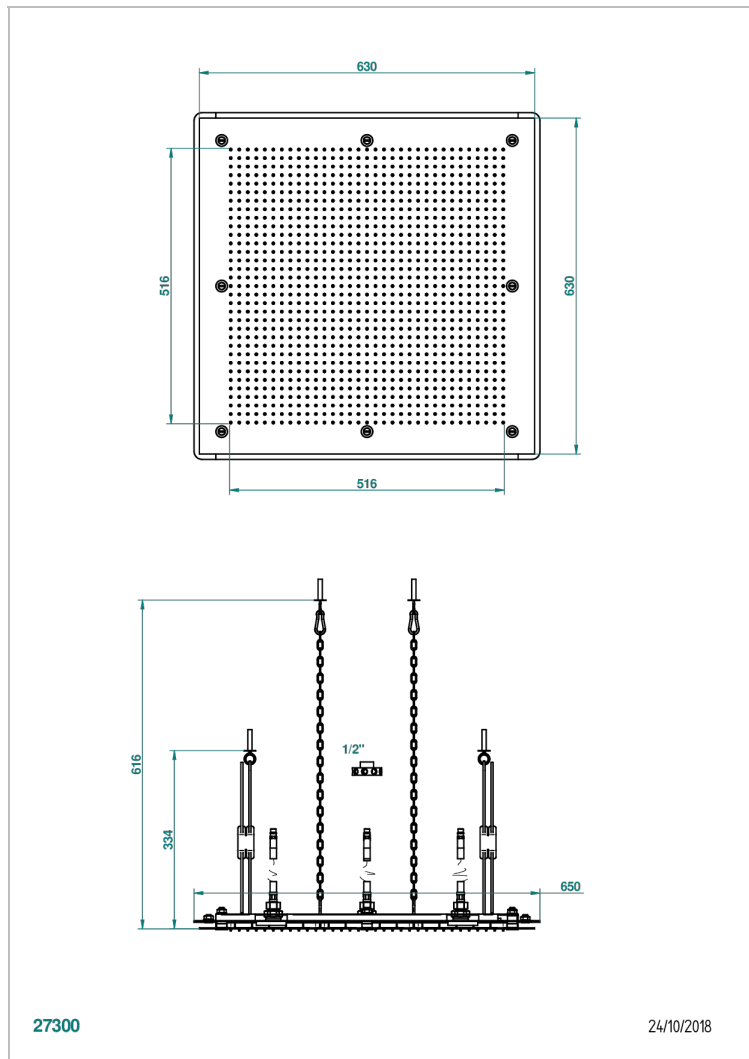

# ICON-X WITH LEVER HANDLES

U7H-489

THG<sup>®</sup>  
PARIS

Metal sky shower 24" 3/4 x 24" 3/4 with Easyclean system (available only in A02, B01, C01, F01, F30)

## CHARACTERISTIC

- Brass
- Requires a minimum false ceiling of 25 cm
- Showerhead with silicone nozzles to facilitate the removal of limescale
- Installation of a water softener is strongly recommended

## TECHNICAL SPECS

- Recommandé : 3 bars (max. 5 bars) - Advised : 43,5 psi (max. 72 psi)
- 29 l/min à 3 bars (7,3 gpm at 43.5 psi)