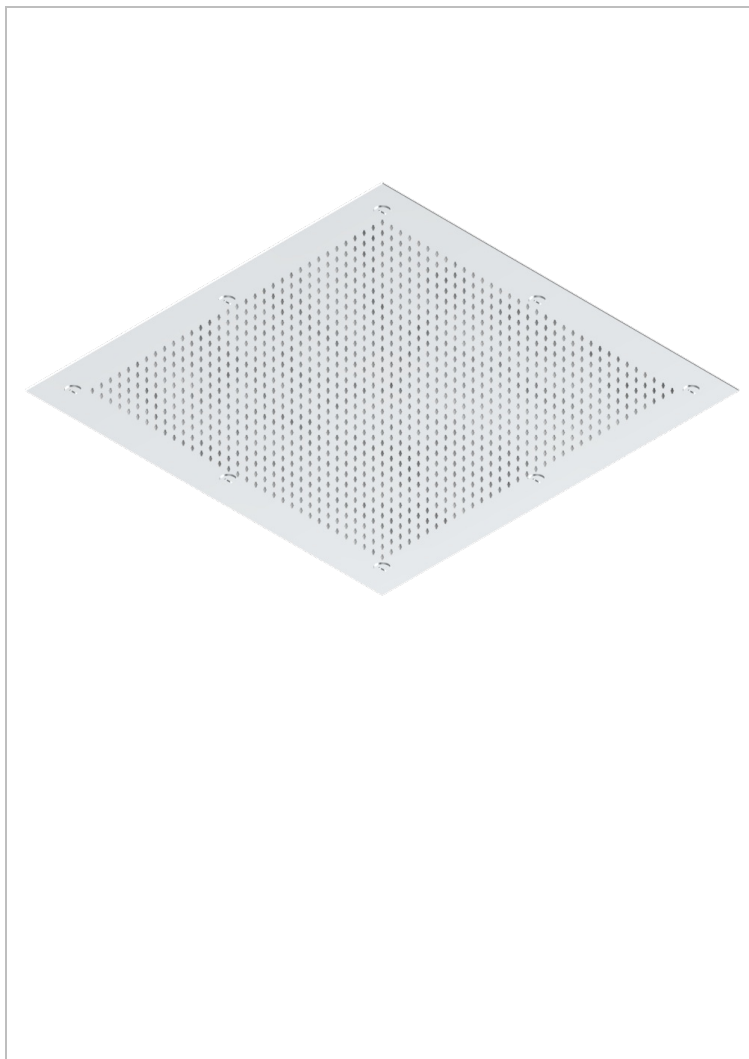

# ICON-X WITH LEVER HANDLES

U7H-489

THG<sup>®</sup>  
PARIS

Metal sky shower 24" 3/4 x 24" 3/4 with Easyclean system (available only in A02, B01, C01, F01, F30)

## CHARACTERISTIC

- Brass
- Requires a minimum false ceiling of 25 cm
- Showerhead with silicone nozzles to facilitate the removal of limescale
- Installation of a water softener is strongly recommended