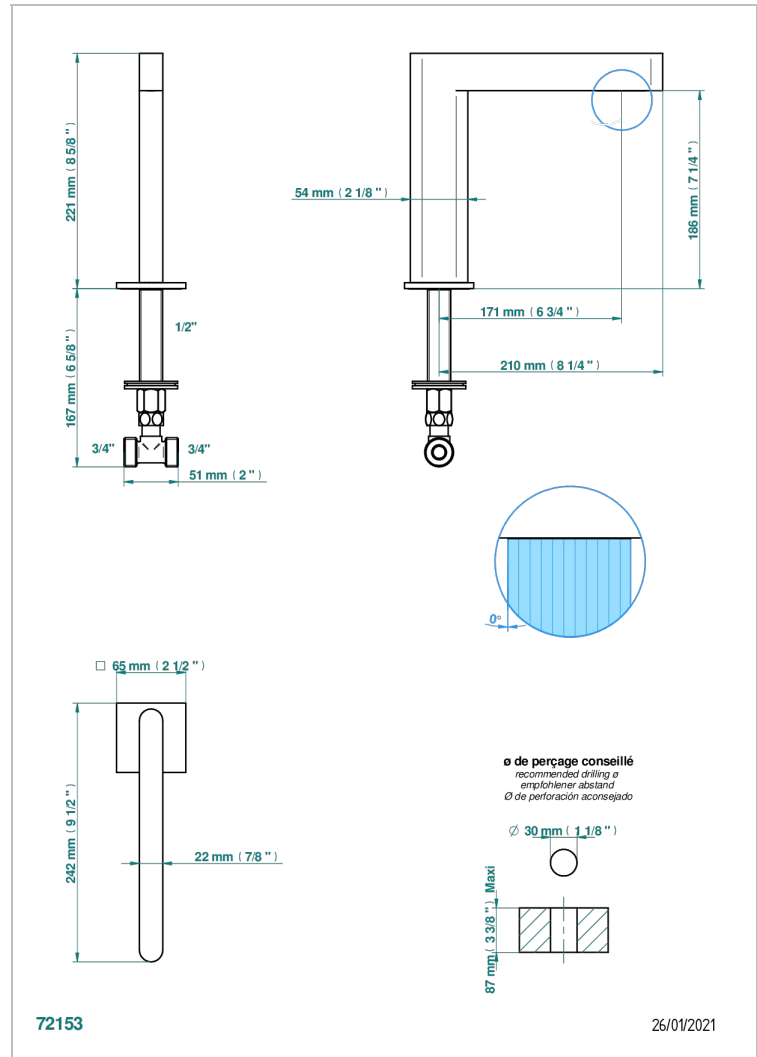

ICON-X WITH LEVER HANDLES

U7H-29SG

Bathtub spout

THG[®]
PARIS

CHARACTERISTIC

- Icon-x with lever handles
- Bathtub spout

AVAILABLE FINITIONS

Blush PVD - H62
Brass color PVD - H49
Brown bronze color PVD - F33
Chrome polished - A02
Gold color PVD - H52
Gold mat - F07