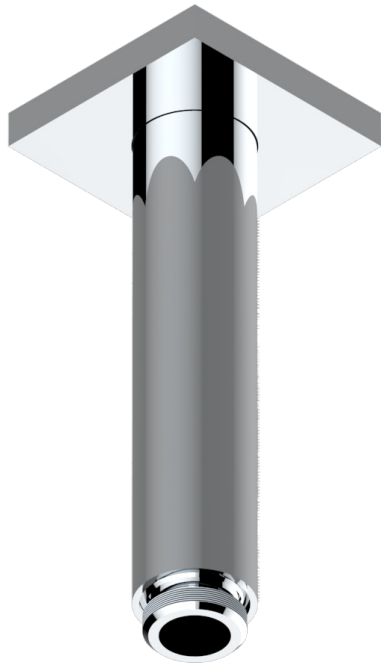

# ICON-X

U7G-82V/US

Vertical shower arm ceiling mounted 1/2" connection

17748

12/02/2020

## CHARACTERISTIC

- Icon-x
- Vertical shower arm ceiling mounted 1/2" connection

## AVAILABLE FINITIONS

Blush PVD - H62  
Brass color PVD - H49  
Brown bronze color PVD - F33  
Chrome polished - A02  
Gold color PVD - H52  
Gold mat - F07

Gold polished - F01  
Graphite PVD - H64  
Matt Umber PVD - H67  
Matt blush PVD - H60  
Matt brass color PVD - H50  
Matt brown bronze color PVD - F34