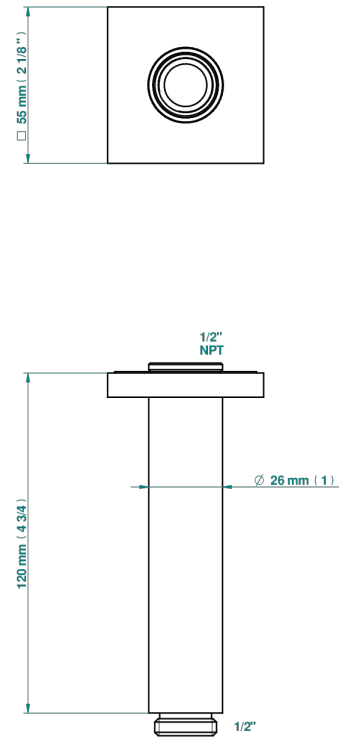

# ICON-X

U7G-82V/US

Vertical shower arm ceiling mounted 1/2" connection

17748

12/02/2020

## CHARACTERISTIC

- Icon-x
- Vertical shower arm ceiling mounted 1/2" connection