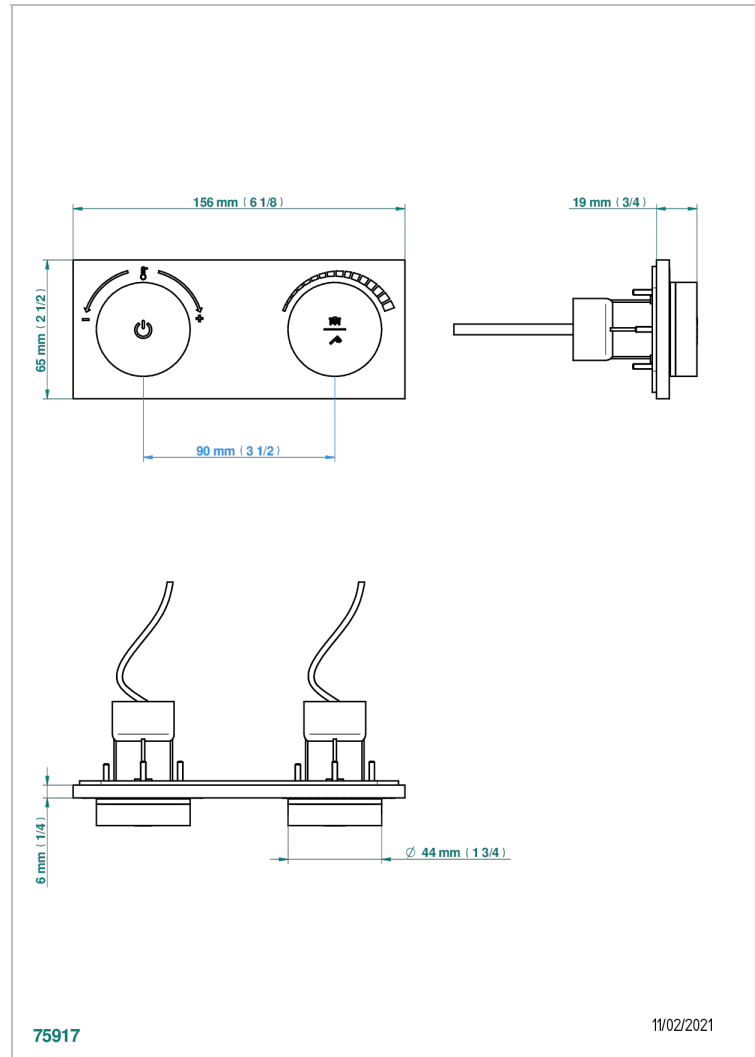

Trim for electronic wall-mounted shower control, on/off and temperature control, 2 functions

75917

11/02/2021

CHARACTERISTIC

- Icon-x
- Trim for electronic wall-mounted shower control, on/off and temperature control, 2 functions