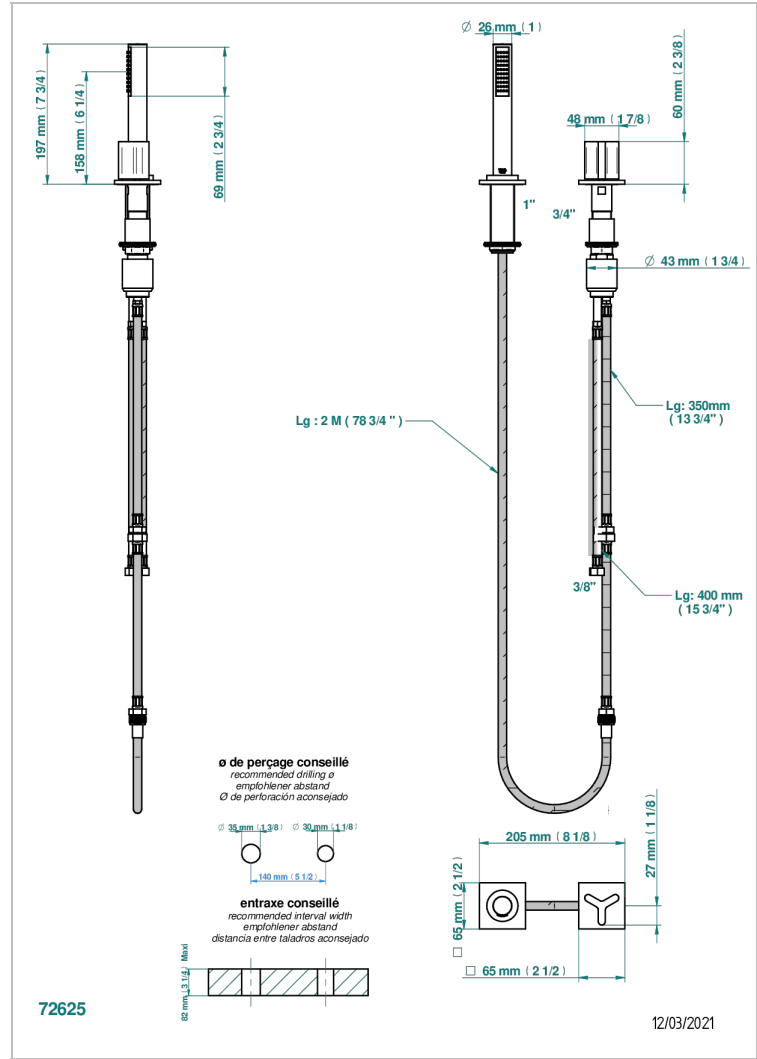

ICON-X

U7G-6532/60A

Deck mounted mixer with handshower, progressive cartridge

CHARACTERISTIC

- ACS : 22ACCLY009

STANDARDS

AVAILABLE FINITIONS

- Blush PVD - H62
- Brass color PVD - H49
- Brown bronze color PVD - F33
- Chrome polished - A02
- Gold color PVD - H52
- Gold mat - F07

- Gold polished - F01
- Graphite PVD - H64
- Matt Umber PVD - H67
- Matt blush PVD - H60
- Matt brass color PVD - H50
- Matt brown bronze color PVD - F34

- Matt chrome (American satin) - C02
- Matt gold color PVD - H53
- Matt graphite PVD - H65
- Matt nickel (American satin) - C01
- Matt nickel color PVD - H56
- Nickel antique / Sovereign - H28

- Nickel color PVD - H55
- Nickel polished - B01
- Soft gold - F30
- Soft matt gold - F31
- Umber PVD - H66