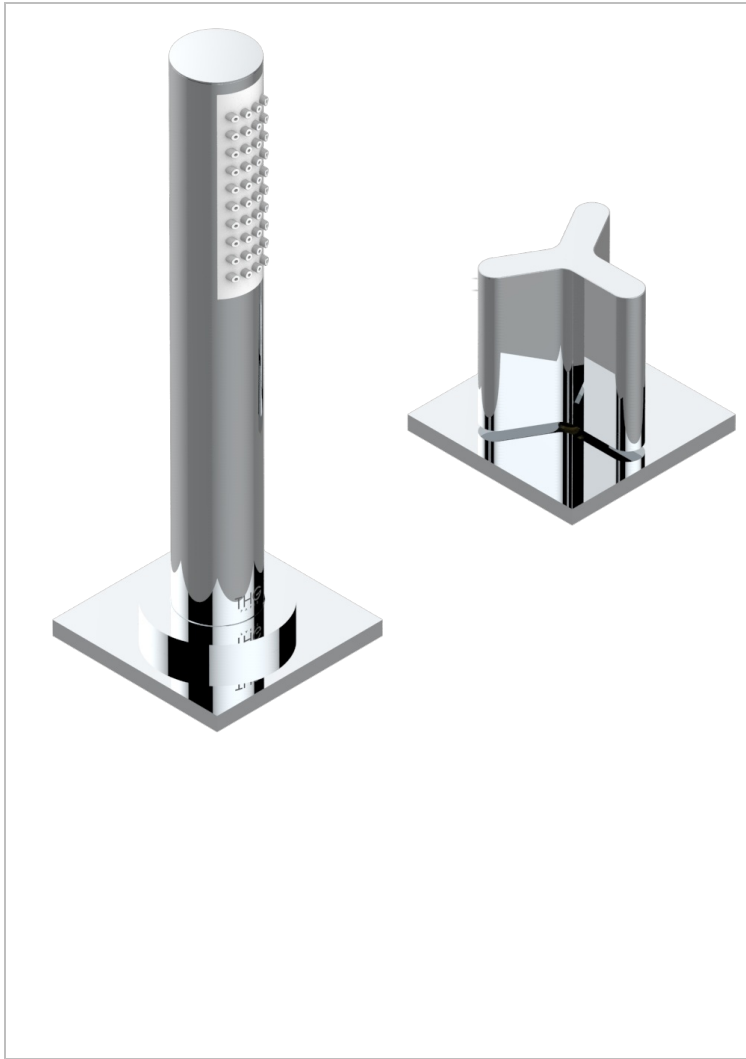

ICON-X

U7G-6532/60A

Deck mounted mixer with handshower, progressive cartridge

CHARACTERISTIC

- ACS : 22ACCLY009

STANDARDS

AVAILABLE FINITIONS

- Blush PVD - H62
- Brass color PVD - H49
- Brown bronze color PVD - F33
- Chrome polished - A02
- Gold color PVD - H52
- Gold mat - F07

- Gold polished - F01
- Graphite PVD - H64
- Matt Umber PVD - H67
- Matt blush PVD - H60
- Matt brass color PVD - H50
- Matt brown bronze color PVD - F34

- Matt chrome (American satin) - C02
- Matt gold color PVD - H53
- Matt graphite PVD - H65
- Matt nickel (American satin) - C01
- Matt nickel color PVD - H56
- Nickel antique / Sovereign - H28

- Nickel color PVD - H55
- Nickel polished - B01
- Soft gold - F30
- Soft matt gold - F31
- Umber PVD - H66