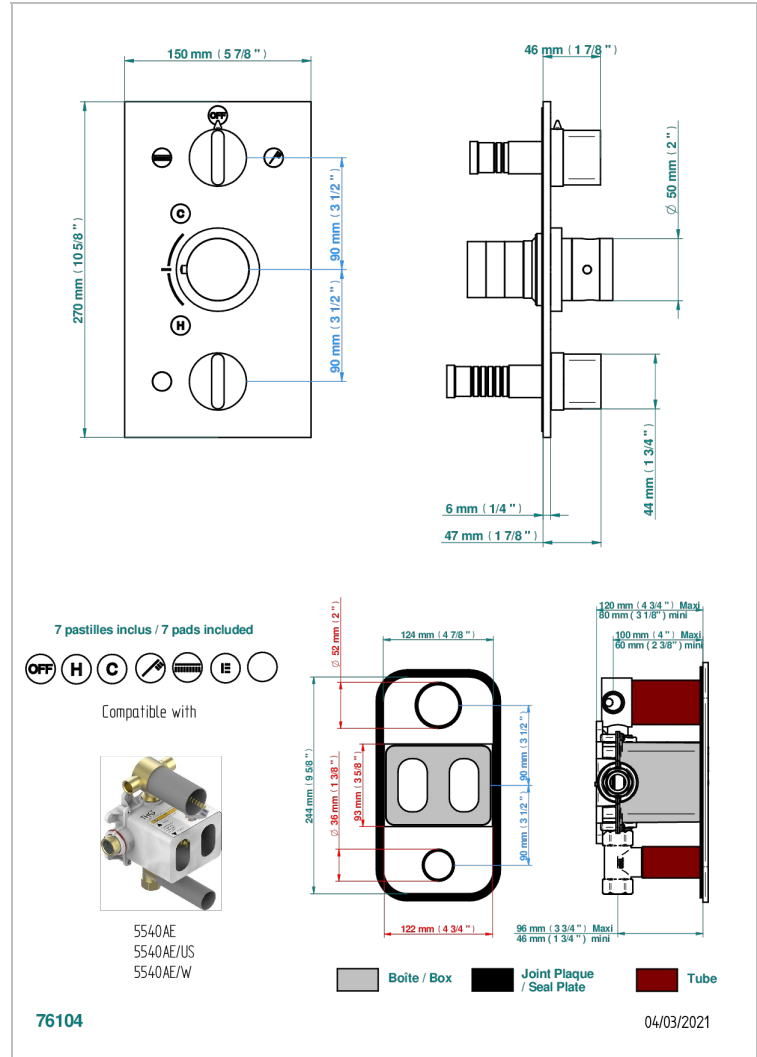

# ICON-X

U7G-5540BE

THG  
PARIS

Trim for THG thermostat 3 functions , with one off function and 2 outlets and one single off function - rough part supplied with fixing box ref. .5 540AE/US

## CHARACTERISTIC

- ASME : ASME A112.18.1-2011/CSA B125.1-11
- DVGW : DW-6512CQ0608

## RELATED SKU'S

- Ref. G00-5100G Reinforced stop ring for THG thermostatic with fixing set
- Ref. G00-5540AE/US Thg thermostat with wax cartridge with one stop valve, 2 outlets and another stop valve, delivered with a built-in box, no trim