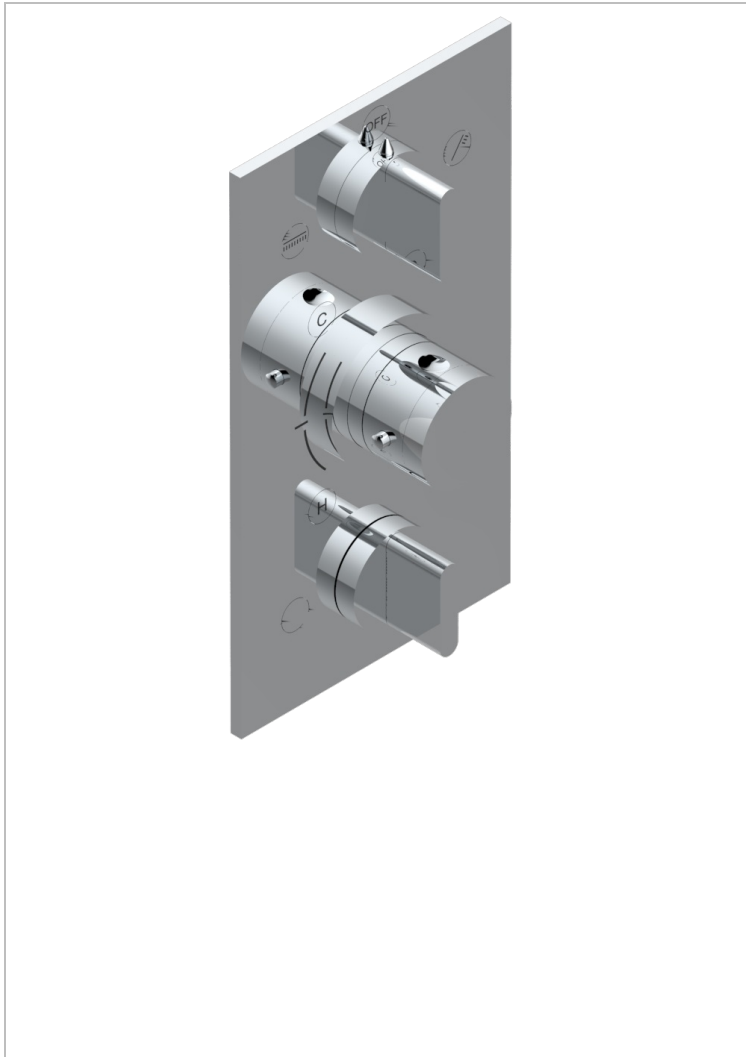

# ICON-X

U7G-5540BE

THG  
PARIS

Trim for THG thermostat 3 functions , with one off function and 2 outlets and one single off function - rough part supplied with fixing box ref. .5 540AE/US

## CHARACTERISTIC

- ASME : ASME A112.18.1-2011/CSA B125.1-11
- DVGW : DW-6512CQ0608

## RELATED SKU'S

- Ref. G00-5100G Reinforced stop ring for THG thermostatic with fixing set
- Ref. G00-5540AE/US Thg thermostat with wax cartridge with one stop valve, 2 outlets and another stop valve, delivered with a built-in box, no trim