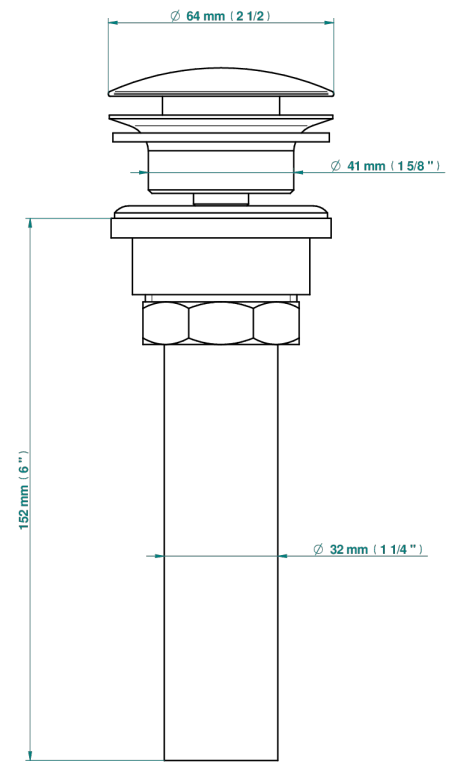

Us click waste

35622

10/04/2019

CHARACTERISTIC

- Icon-x
- Us click waste

AVAILABLE FINITIONS

Blush PVD - H62
Brass color PVD - H49
Brown bronze color PVD - F33
Chrome polished - A02
Gold color PVD - H52
Gold mat - F07