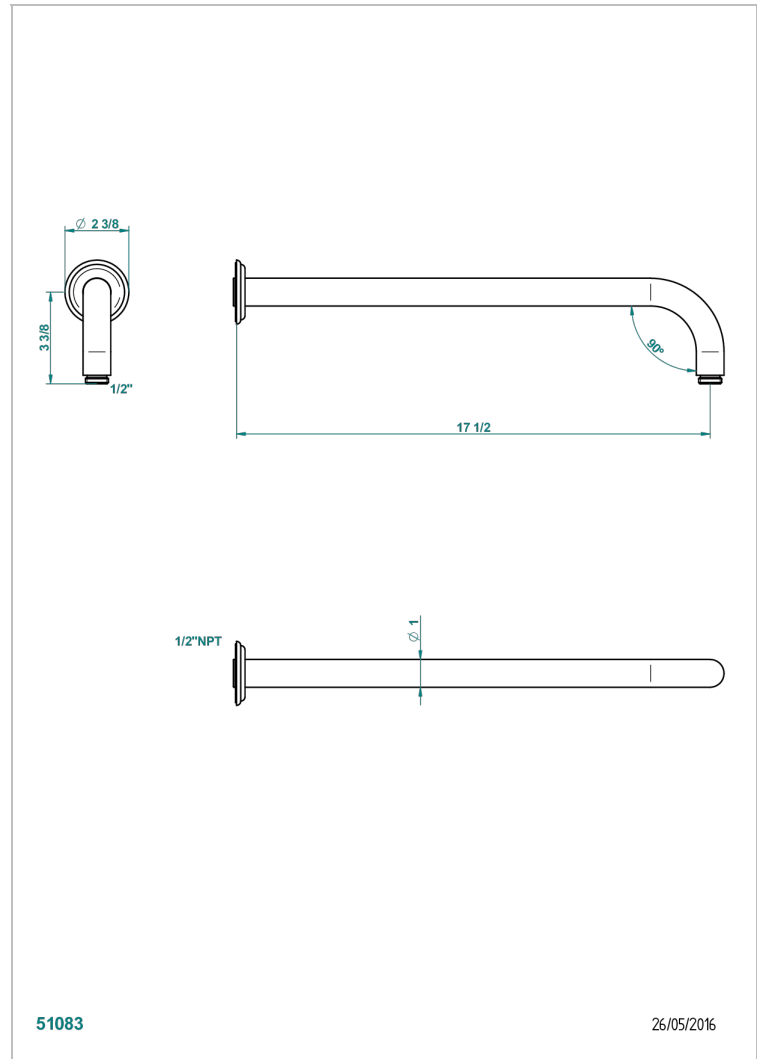

TROCADERO MALACHITE

U7A-84L/US

Horizontal shower arm, 90°, lg: 17"

THG[®]
PARIS

CHARACTERISTIC

- Trocadéro Malachite
- Horizontal shower arm, 90°, lg: 17"

AVAILABLE FINITIONS

Blush PVD - H62
Brass color PVD - H49
Brown bronze color PVD - F33
Chrome polished - A02
Chrome polished / gold polished - G02
Gold color PVD - H52

Nickel antique / Sovereign - H28
Nickel color PVD - H55
Nickel polished - B01
Soft gold - F30
Soft matt gold - F31
Umber PVD - H66