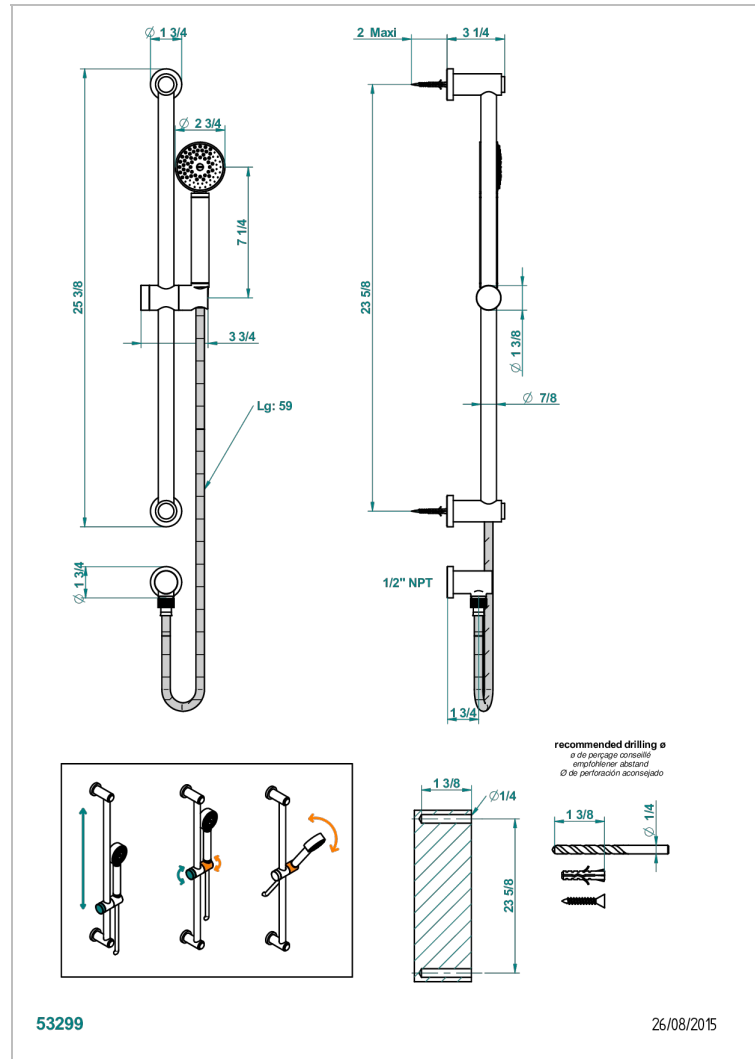

BEYOND CRYSTAL - BLUE CRYSTAL

U6K-58/US

Slide bar with handsower and elbow

CHARACTERISTIC

- Beyond Crystal - blue crystal
- Slide bar with handsower and elbow

TECHNICAL SPECS

- Recommandé : 3 bars (max. 5 bars) - Advised : 43,5 psi (max. 72 psi)
- 9,5 l/min à 3 bars (2.5 gpm at 43.5 psi)

AVAILABLE FINITIONS

Blush PVD - H62
Brass color PVD - H49
Brown bronze color PVD - F33
Chrome polished - A02
Chrome polished / gold polished - G02
Gold color PVD - H52

Gold mat - F07
Gold polished - F01
Graphite PVD - H64
Matt Umber PVD - H67
Matt blush PVD - H60
Matt brass color PVD - H50

Matt brown bronze color PVD - F34
Matt chrome (American satin) - C02
Matt gold color PVD - H53
Matt graphite PVD - H65
Matt nickel color PVD - H56
Nickel antique / Sovereign - H28

Nickel color PVD - H55
Soft gold - F30
Soft matt gold - F31
Umber PVD - H66