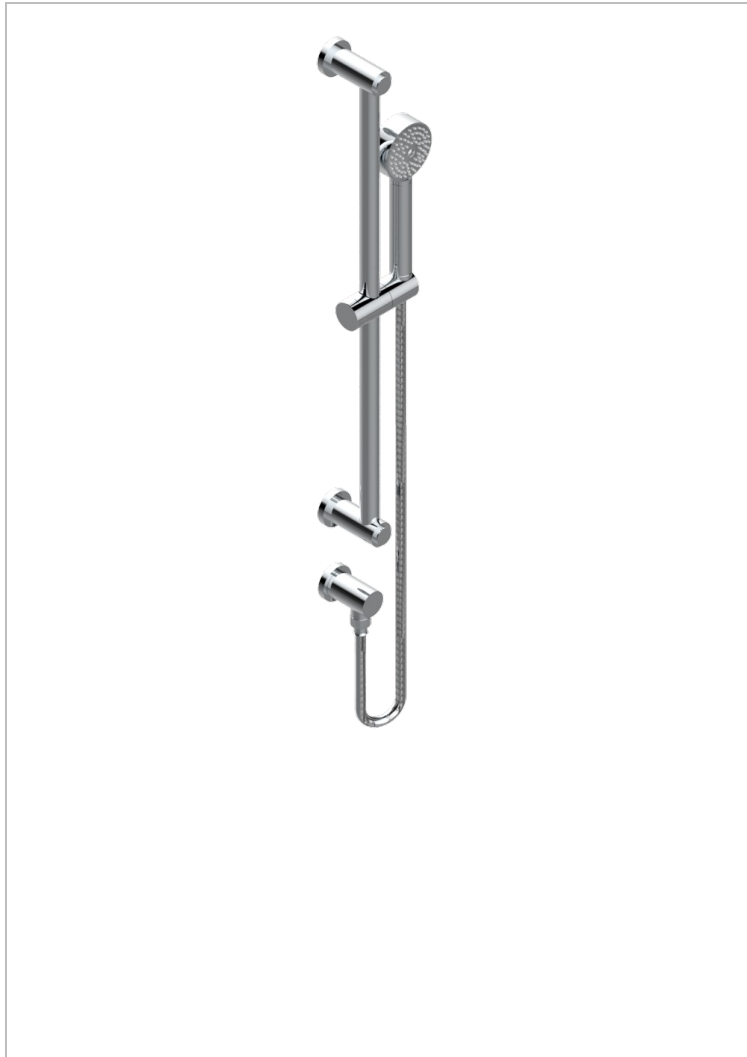

BEYOND CRYSTAL - BLUE CRYSTAL

U6K-58/US

Slide bar with handsower and elbow

CHARACTERISTIC

- Beyond Crystal - blue crystal
- Slide bar with handsower and elbow

TECHNICAL SPECS

- Recommandé : 3 bars (max. 5 bars) - Advised : 43,5 psi (max. 72 psi)
- 9,5 l/min à 3 bars (2.5 gpm at 43.5 psi)

AVAILABLE FINITIONS

Blush PVD - H62
Brass color PVD - H49
Brown bronze color PVD - F33
Chrome polished - A02
Chrome polished / gold polished - G02
Gold color PVD - H52

Gold mat - F07
Gold polished - F01
Graphite PVD - H64
Matt Umber PVD - H67
Matt blush PVD - H60
Matt brass color PVD - H50

Matt brown bronze color PVD - F34
Matt chrome (American satin) - C02
Matt gold color PVD - H53
Matt graphite PVD - H65
Matt nickel color PVD - H56
Nickel antique / Sovereign - H28

Nickel color PVD - H55
Soft gold - F30
Soft matt gold - F31
Umber PVD - H66