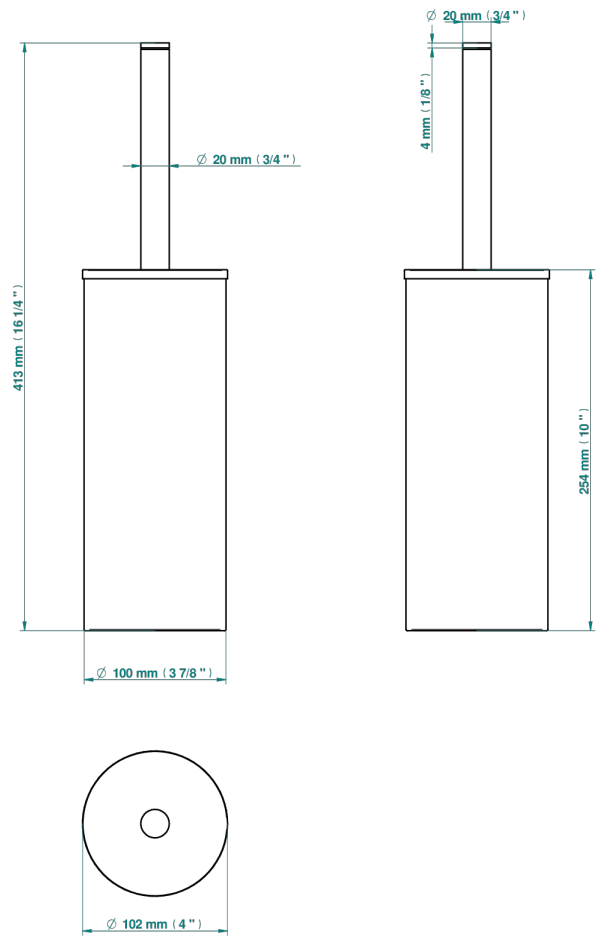

# BEYOND CRYSTAL - BLUE CRYSTAL

U6K-4700C

THG<sup>®</sup>  
PARIS

Metal toilet brush holder with brush with cover floor mounted

58032

19/02/2020

## CHARACTERISTIC

- Beyond Crystal - blue crystal
- Metal toilet brush holder with brush with cover floor mounted