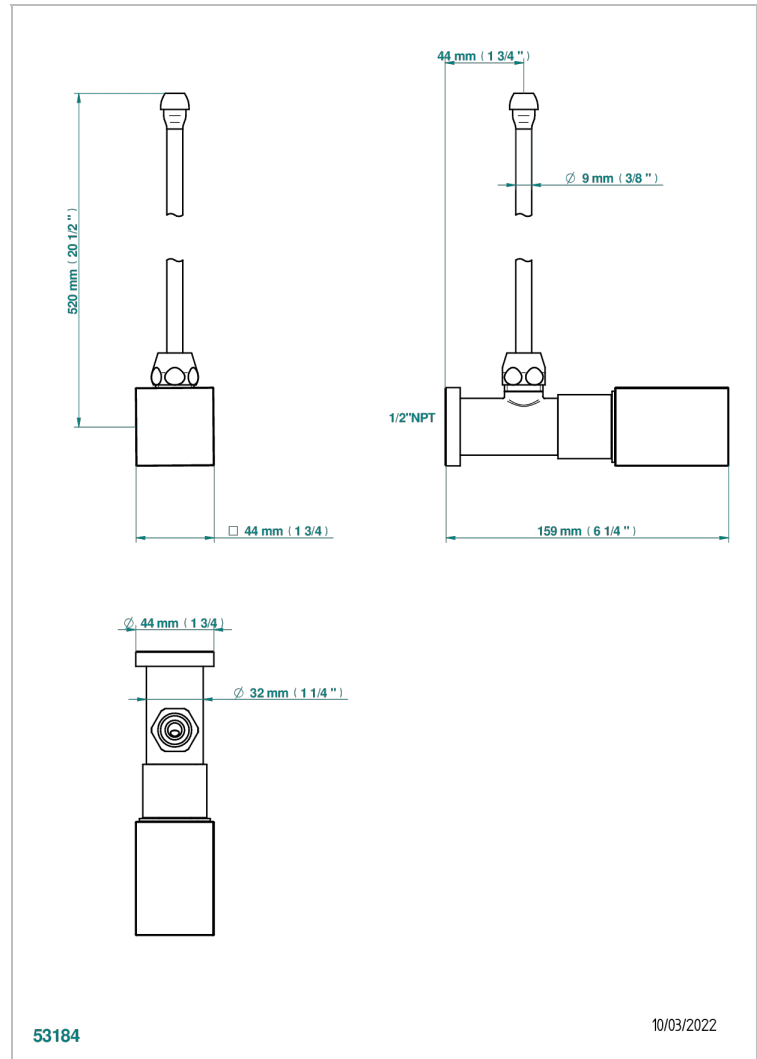

BEYOND CRYSTAL - BLUE CRYSTAL

U6K-181/SLA

Angle supply valve with 3/8" adaptor set

CHARACTERISTIC

- Beyond Crystal - blue crystal
- Angle supply valve with 3/8" adaptor set

AVAILABLE FINITIONS

Blush PVD - H62
Brass color PVD - H49
Brown bronze color PVD - F33
Chrome polished - A02
Chrome polished / gold polished - G02
Gold color PVD - H52