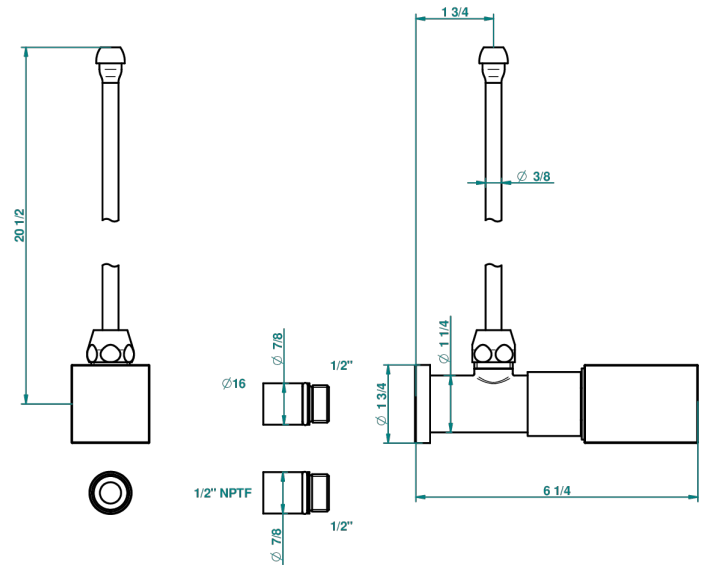

# BEYOND CRYSTAL - CLEAR CRYSTAL

U6F-181/SLA

Angle supply valve with 3/8" adaptor set

53180

06/05/2014

## CHARACTERISTIC

- Beyond Crystal - clear crystal
- Angle supply valve with 3/8" adaptor set