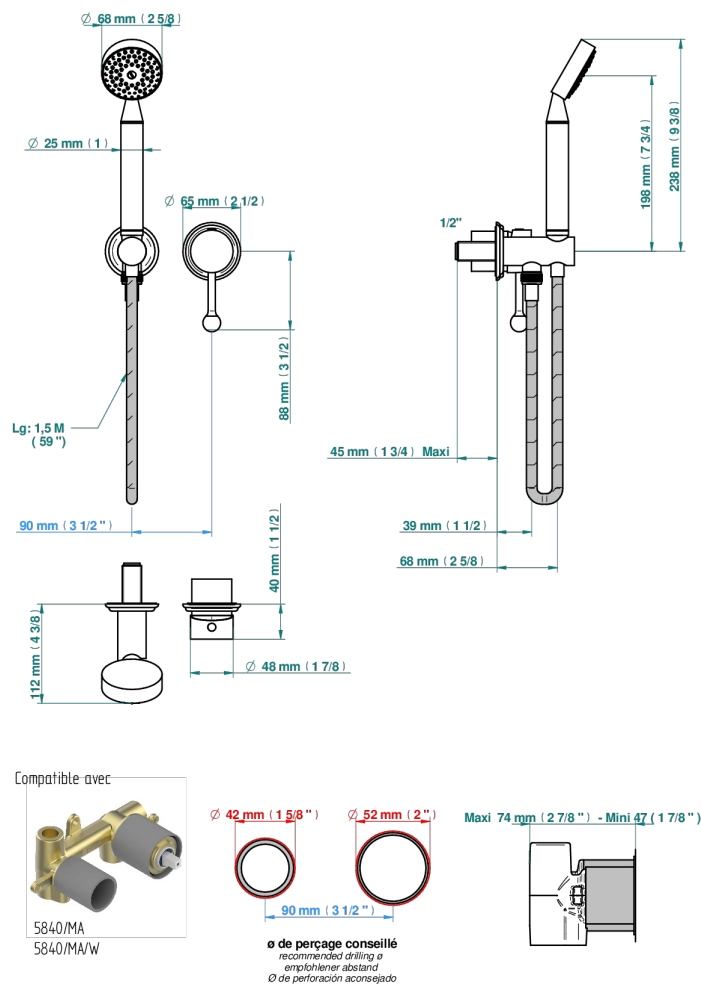

PETALE DE CRISTAL, CLEAR CRYSTAL FINE GOLD THREAD

U6E-6561B

Trim only for wall mixer with complete handshower on hook

50911

09/03/2021

CHARACTERISTIC

- Pétale de Cristal, clear crystal fine gold thread
- Trim only for wall mixer with complete handshower on hook

TECHNICAL SPECS

- Recommandé : 3 bars (max. 5 bars) - Advised : 43,5 psi (max. 72 psi)
- 9,5 l/min à 3 bars (2.5 gpm at 43.5 psi)

RELATED SKU'S

- Ref. G00-5840/MA Rough parts for concealed wall-mounted mixer with 1/2" outlet