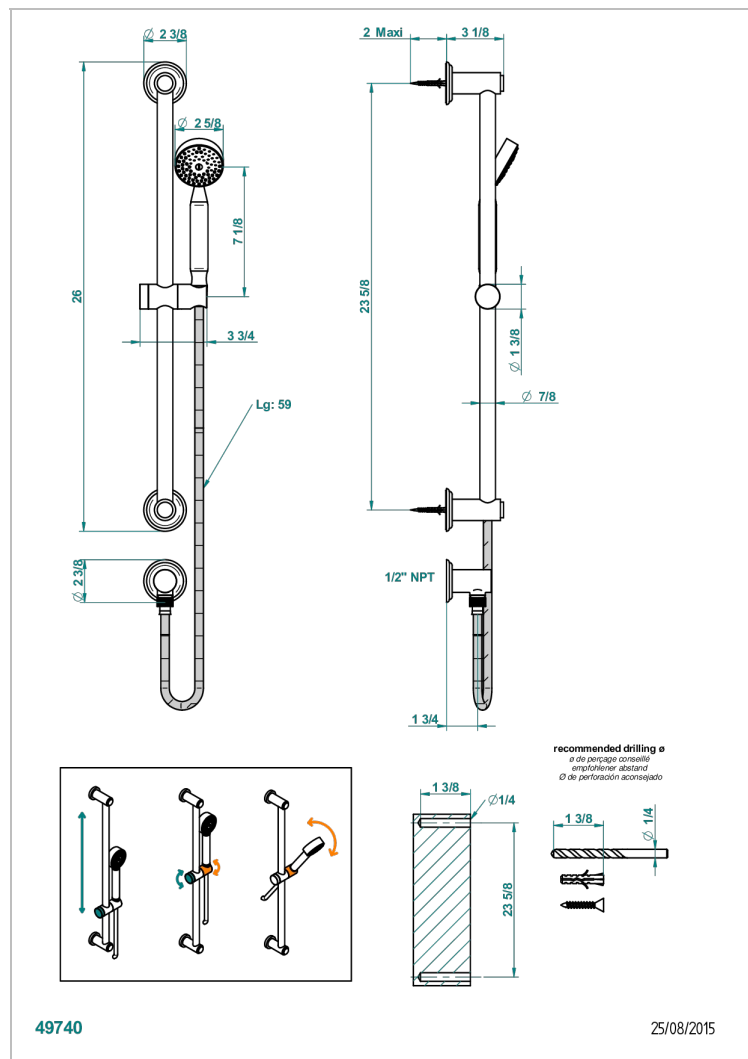

# PETALE DE CRISTAL, CLEAR CRYSTAL FINE GOLD THREAD

U6E-58/US

Slide bar with handsower and elbow

## CHARACTERISTIC

- Pétale de Cristal, clear crystal fine gold thread
- Slide bar with handsower and elbow