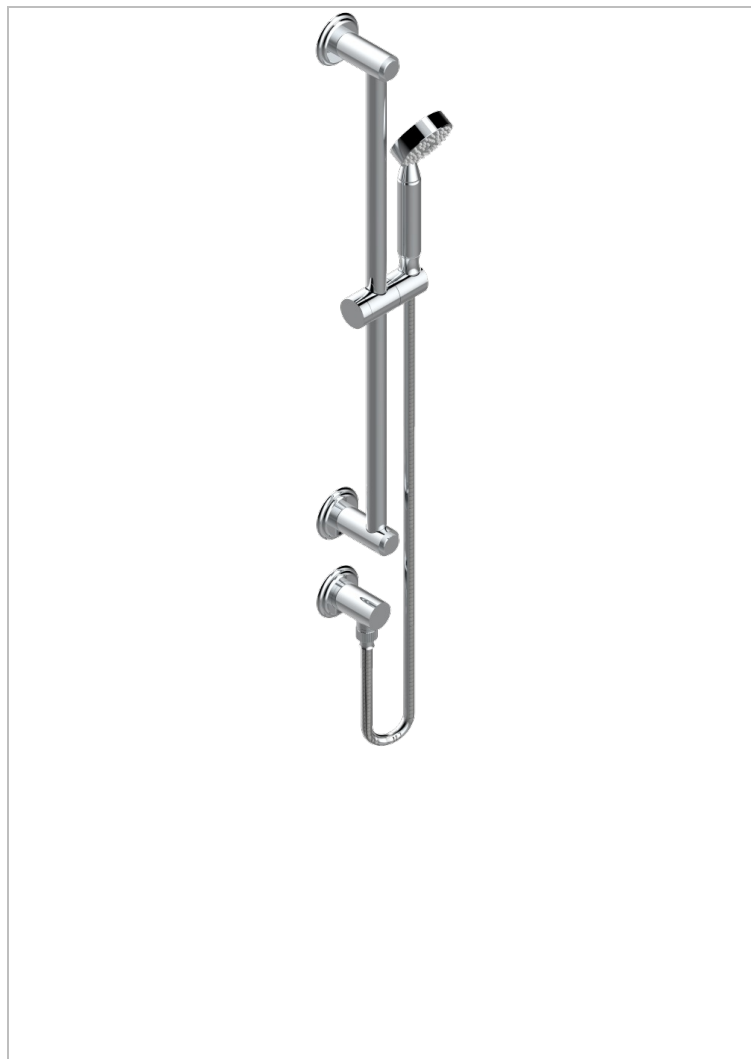

# PETALE DE CRISTAL, CLEAR CRYSTAL FINE GOLD THREAD

U6E-58/US

Slide bar with handsower and elbow

## CHARACTERISTIC

- Pétale de Cristal, clear crystal fine gold thread
- Slide bar with handsower and elbow

## AVAILABLE FINITIONS

Blush PVD - H62  
Brass color PVD - H49  
Brown bronze color PVD - F33  
Chrome polished - A02  
Chrome polished / gold polished - G02  
Copper antique matt, coated - H07

Gold color PVD - H52  
Gold mat - F07  
Gold polished - F01  
Graphite PVD - H64  
Light coated bronze - D01  
Matt Umber PVD - H67

Matt blush PVD - H60  
Matt brass color PVD - H50  
Matt brown bronze color PVD - F34  
Matt chrome (American satin) - C02  
Matt gold color PVD - H53  
Matt graphite PVD - H65

Matt nickel (American satin) - C01  
Matt nickel color PVD - H56  
Nickel antique / Sovereign - H28  
Nickel color PVD - H55  
Nickel polished - B01  
Silver polished, antique - H03