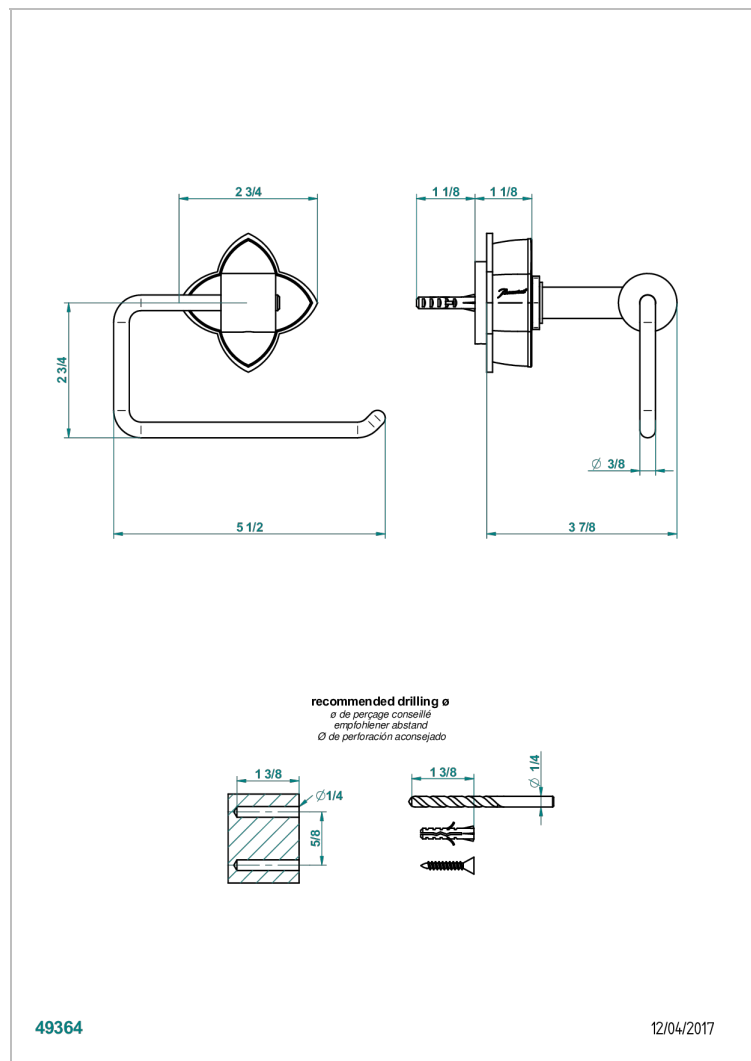

PETALE DE CRISTAL, CLEAR CRYSTAL FINE GOLD THREAD

U6E-538A

Toilet paper holder, single mount without cover

49364

12/04/2017

CHARACTERISTIC

- Pétale de Cristal, clear crystal fine gold thread
- Toilet paper holder, single mount without cover