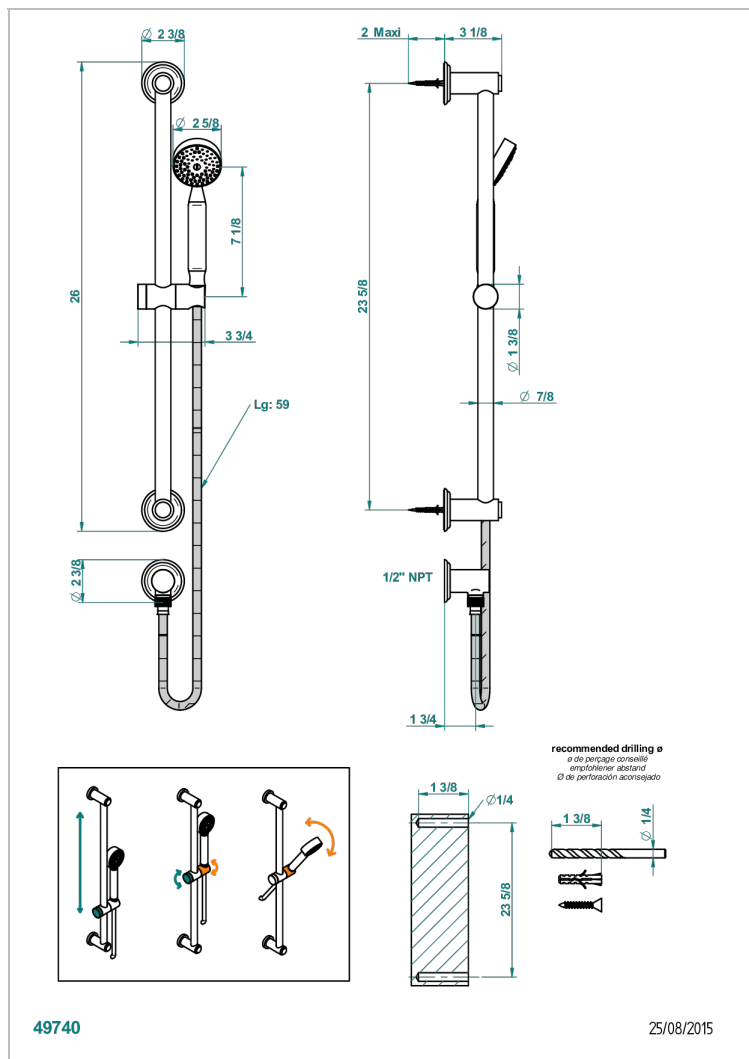

PETALE DE CRISTAL - CLEAR CRYSTAL

U6A-58/US

Slide bar with handsower and elbow

CHARACTERISTIC

- Pétale de Cristal - clear crystal
- Slide bar with handsower and elbow

TECHNICAL SPECS

- Recommandé : 3 bars (max. 5 bars) - Advised : 43,5 psi (max. 72 psi)
- 9,5 l/min à 3 bars (2.5 gpm at 43.5 psi)