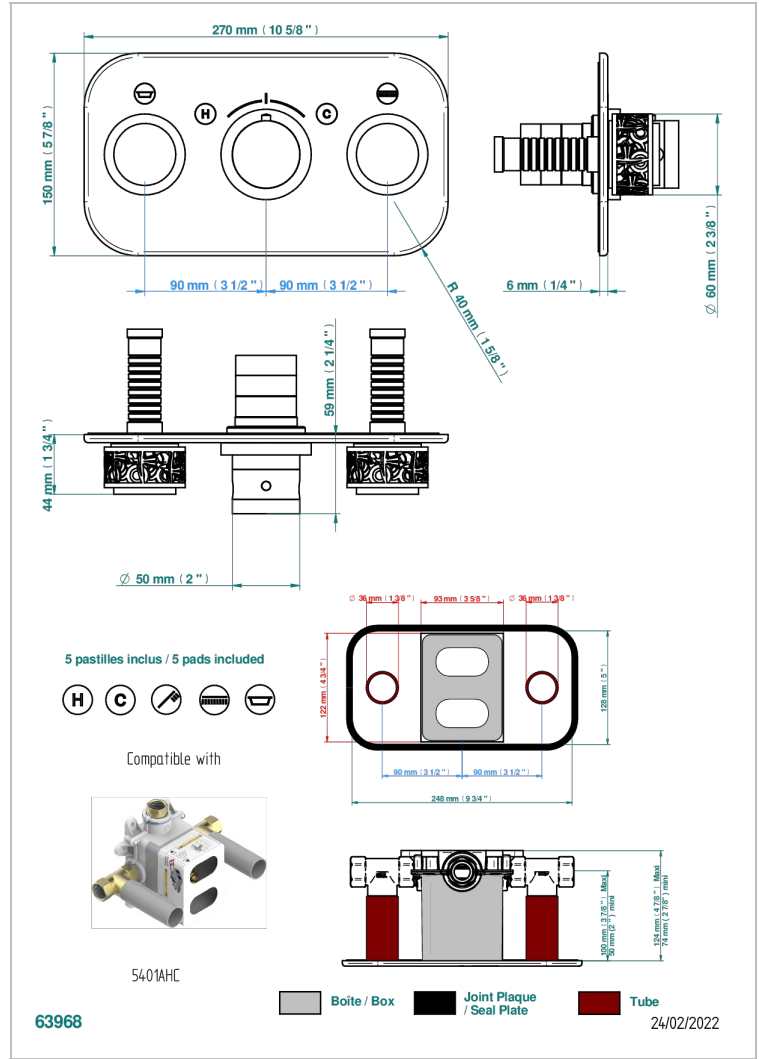

Trim for thermostatic mixer with 2 valves item to be installed horizontal . to adapt on 5 401AHC or 5 401AHM

CHARACTERISTIC

- Paradise
- Trim for thermostatic mixer with 2 valves item to be installed horizontal . to adapt on 5 401AHC or 5 401AHM

RELATED SKU'S

- Ref. G00-5401AHC 3/4" THG thermostat, 60 l/mn with two valves with wax cartridge delivered with a built-in box, without trim - to be installed horizontal (for installation with cross handle)
- Ref. G00-5401AHM 3/4" THG thermostat, 60 l/mn with two valves with wax cartridge delivered with a built-in box, without trim - to be installed horizontal (for installation with lever handle)