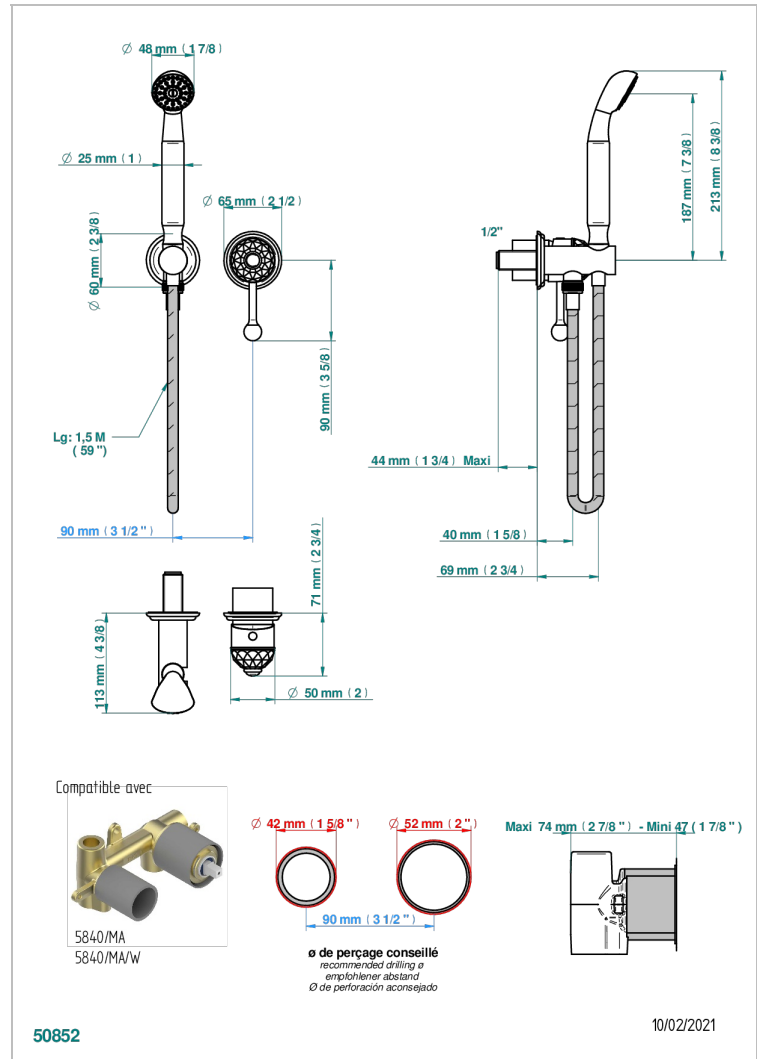

DUOMO CRYSTAL

U4F-6561B

Trim only for wall mixer with complete handshower on hook

THG[®]
PARIS

CHARACTERISTIC

- Duomo crystal
- Trim only for wall mixer with complete handshower on hook

TECHNICAL SPECS

- Recommandé : 3 bars (max. 5 bars) - Advised : 43,5 psi (max. 72 psi)
- 9,5 l/min à 3 bars (2.5 gpm at 43.5 psi)

RELATED SKU'S

- Ref. G00-5840/MA Rough parts for concealed wall-mounted mixer with 1/2" outlet

AVAILABLE FINITIONS

Antique nickel - H28
Aranja / Nickel / gold - F05
Blush PVD - H62
Brass color PVD - H49
Brown bronze color PVD - F33
Gold color PVD - H52