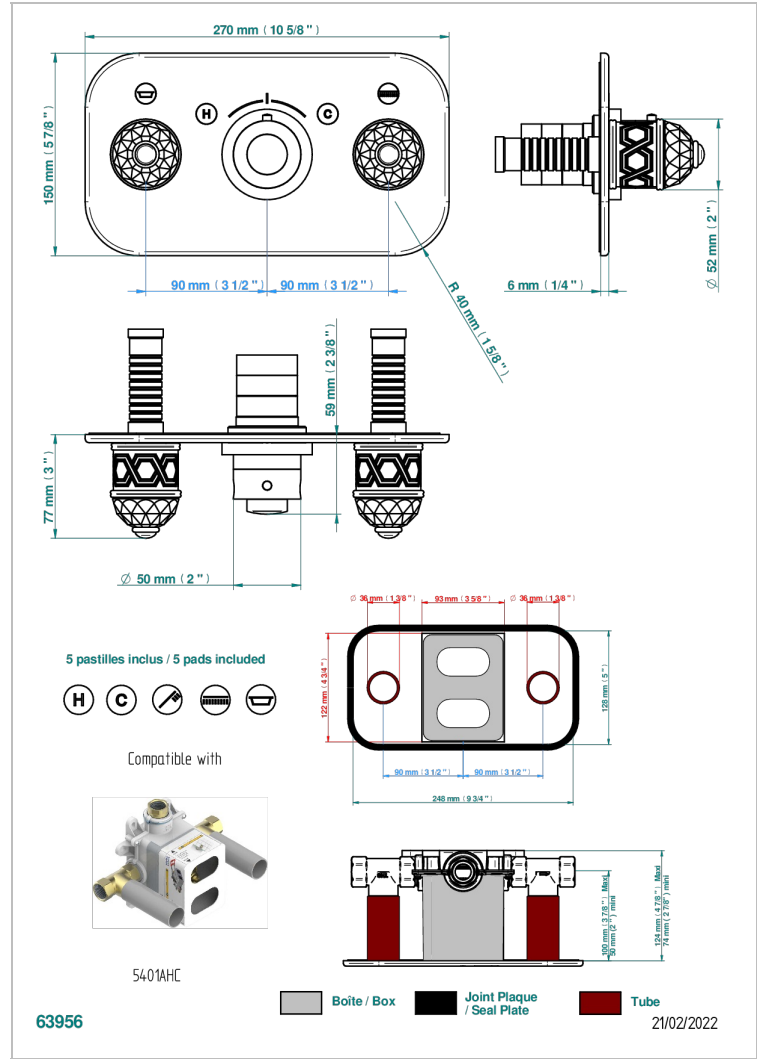

# DUOMO CRYSTAL

U4F-5401BEH

THG  
PARIS

Trim for thermostatic mixer with 2 valves item to be installed horizontal . to adapt on 5 401AHC or 5 401AHM

## CHARACTERISTIC

- Duomo crystal
- Trim for thermostatic mixer with 2 valves item to be installed horizontal . to adapt on 5 401AHC or 5 401AHM

## RELATED SKU'S

- Ref. G00-5401AHC 3/4" THG thermostat, 60 l/mn with two valves with wax cartridge delivered with a built-in box, without trim - to be installed horizontal ( for installation with cross handle)
- Ref. G00-5401AHM 3/4" THG thermostat, 60 l/mn with two valves with wax cartridge delivered with a built-in box, without trim - to be installed horizontal ( for installation with lever handle)