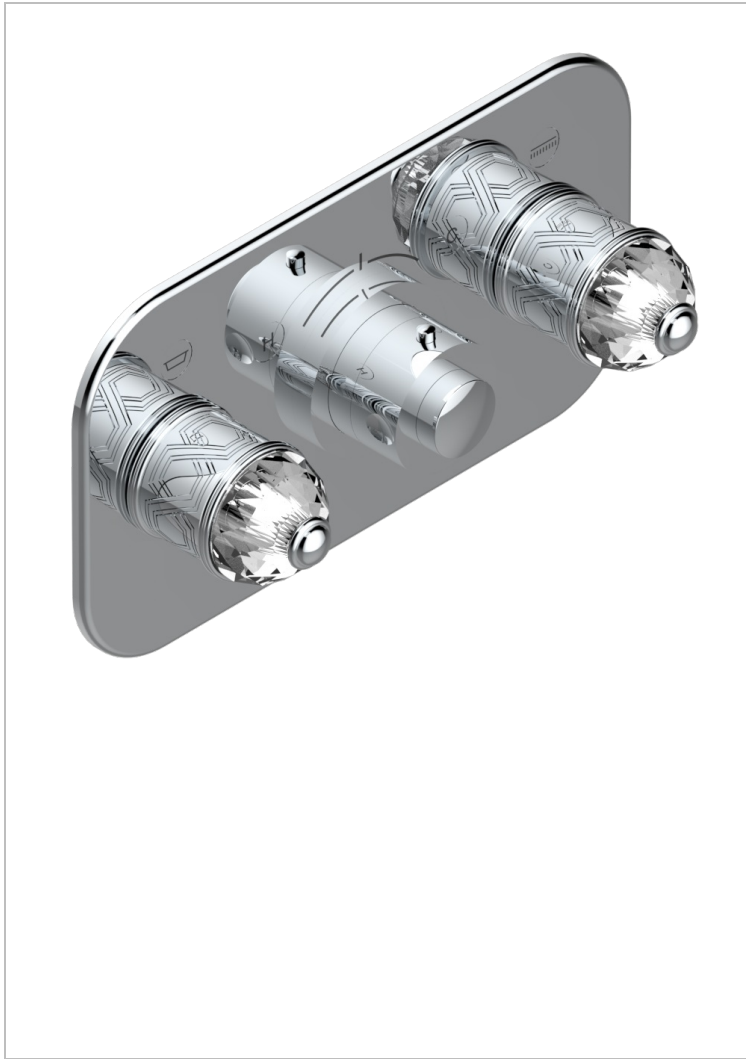

# DUOMO CRYSTAL

U4F-5401BEH

THG  
PARIS

Trim for thermostatic mixer with 2 valves item to be installed horizontal . to adapt on 5 401AHC or 5 401AHM

## CHARACTERISTIC

- Duomo crystal
- Trim for thermostatic mixer with 2 valves item to be installed horizontal . to adapt on 5 401AHC or 5 401AHM

## RELATED SKU'S

- Ref. G00-5401AHC 3/4" THG thermostat, 60 l/mn with two valves with wax cartridge delivered with a built-in box, without trim - to be installed horizontal ( for installation with cross handle)
- Ref. G00-5401AHM 3/4" THG thermostat, 60 l/mn with two valves with wax cartridge delivered with a built-in box, without trim - to be installed horizontal ( for installation with lever handle)

## AVAILABLE FINITIONS

Antique nickel - H28  
Aranja / Nickel / gold - F05  
Blush PVD - H62  
Brass color PVD - H49  
Brown bronze color PVD - F33  
Gold color PVD - H52

Graphite PVD - H64  
Lacquered antique silver (coated) - H03  
Lacquered light bronze - D01  
Matt Umber PVD - H67  
Matt blush PVD - H60  
Matt brass color PVD - H50