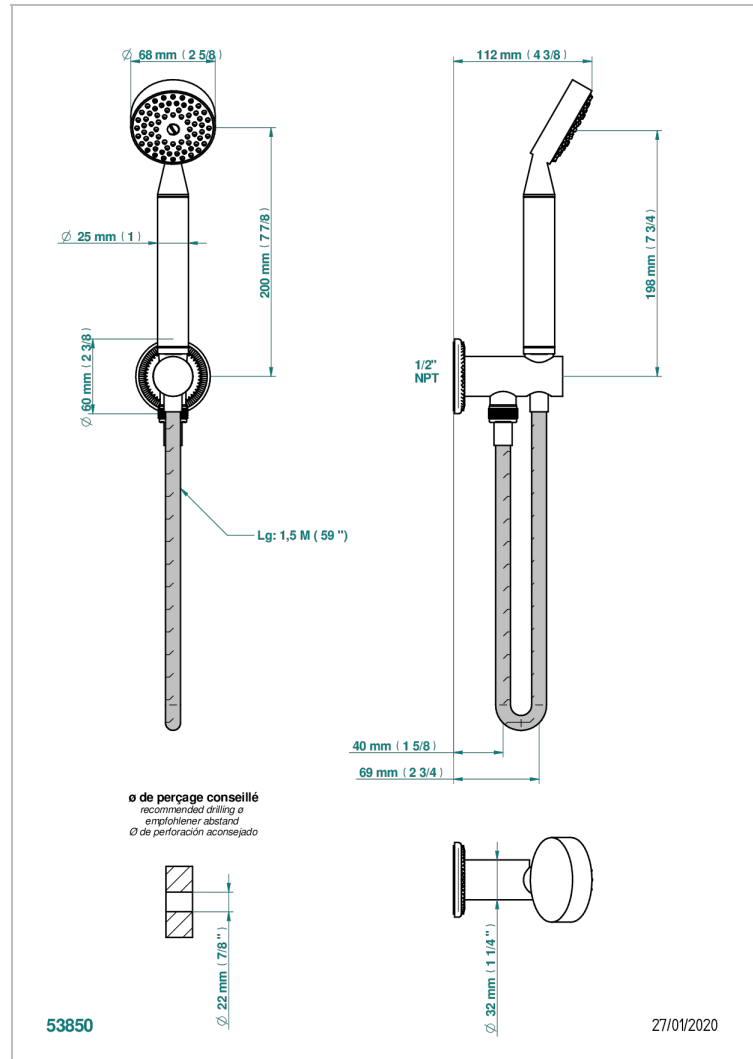

DIPLOMATE ROYALE

U4D-54/US

Wall mounted handshower with integrated fixed hook

CHARACTERISTIC

- Diplome Royale
- Wall mounted handshower with integrated fixed hook

TECHNICAL SPECS

- Recommandé : 3 bars (max. 5 bars) - Advised : 43,5 psi (max. 72 psi)
- 9,5 l/min à 3 bars (2.5 gpm at 43.5 psi)

AVAILABLE FINITIONS

Blush PVD - H62
Brass color PVD - H49
Brown bronze color PVD - F33
Chrome polished - A02
Chrome polished / gold polished - G02
Copper antique matt, coated - H07

Gold color PVD - H52
Gold mat - F07
Gold polished - F01
Graphite PVD - H64
Light coated bronze - D01
Matt Umber PVD - H67

Matt blush PVD - H60
Matt brass color PVD - H50
Matt brown bronze color PVD - F34
Matt chrome (American satin) - C02
Matt gold color PVD - H53
Matt graphite PVD - H65

Matt nickel (American satin) - C01
Matt nickel color PVD - H56
Nickel antique / Sovereign - H28
Nickel color PVD - H55
Nickel polished - B01
Silver polished, antique - H03