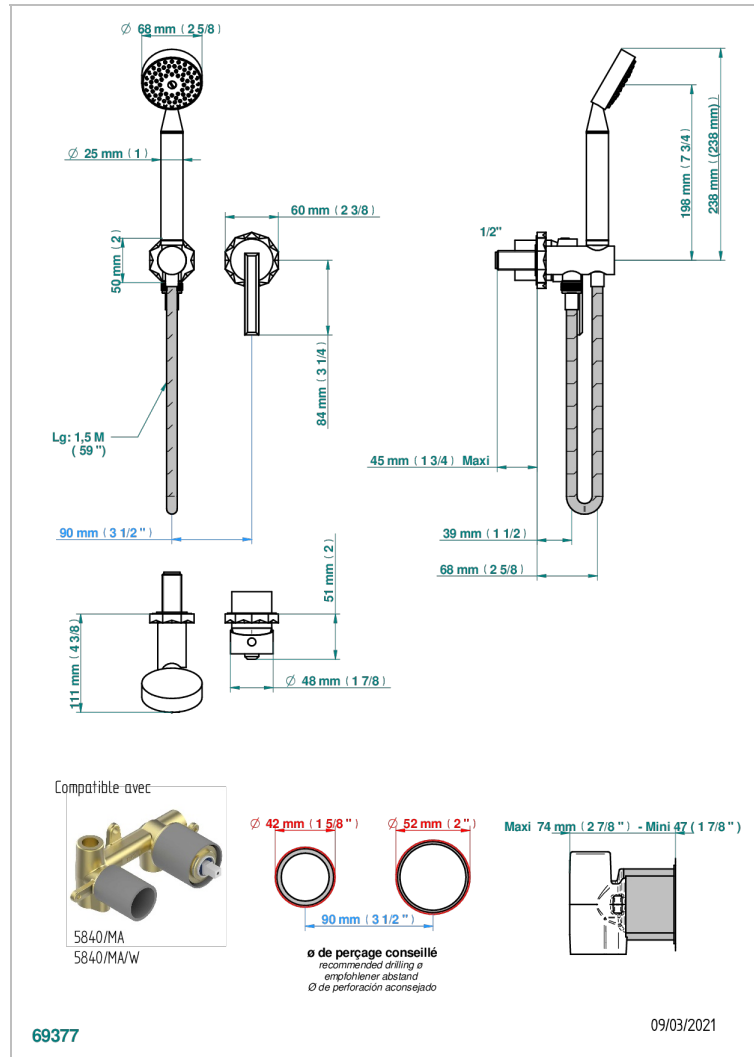

NIHAL BLUE PORCELAIN

U2L-6561B

Trim only for wall mixer with complete handshower on hook

CHARACTERISTIC

- Nihal blue porcelain
- Trim only for wall mixer with complete handshower on hook

RELATED SKU'S

- Ref. G00-5840/MA Rough parts for concealed wall-mounted mixer with 1/2" outlet