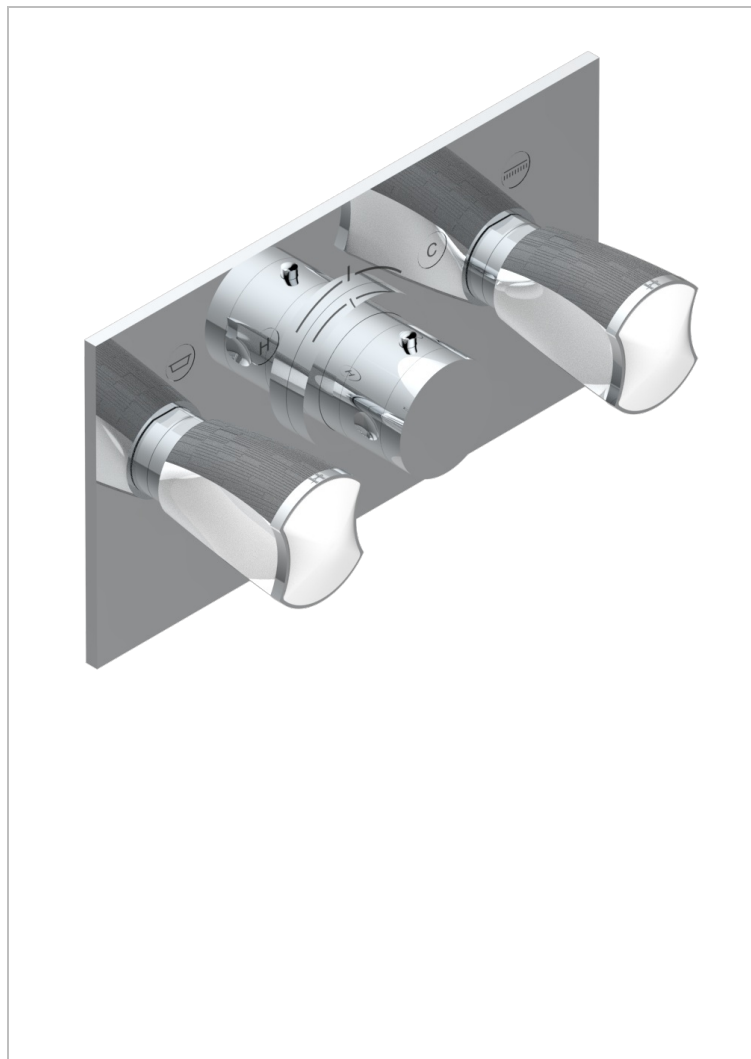

# INFINI WHITE PORCELAIN WITH PLATINUM DECOR

U2E-5401BEH

Trim for thermostatic mixer with 2 valves item to be installed horizontal . to adapt on 5 401AHC or 5 401AHM

## CHARACTERISTIC

- Infini white porcelain with platinum decor
- Trim for thermostatic mixer with 2 valves item to be installed horizontal . to adapt on 5 401AHC or 5 401AHM

## RELATED SKU'S

- Ref. G00-5401AHC 3/4" THG thermostat, 60 l/mn with two valves with wax cartridge delivered with a built-in box, without trim - to be installed horizontal ( for installation with cross handle)
- Ref. G00-5401AHM 3/4" THG thermostat, 60 l/mn with two valves with wax cartridge delivered with a built-in box, without trim - to be installed horizontal ( for installation with lever handle)