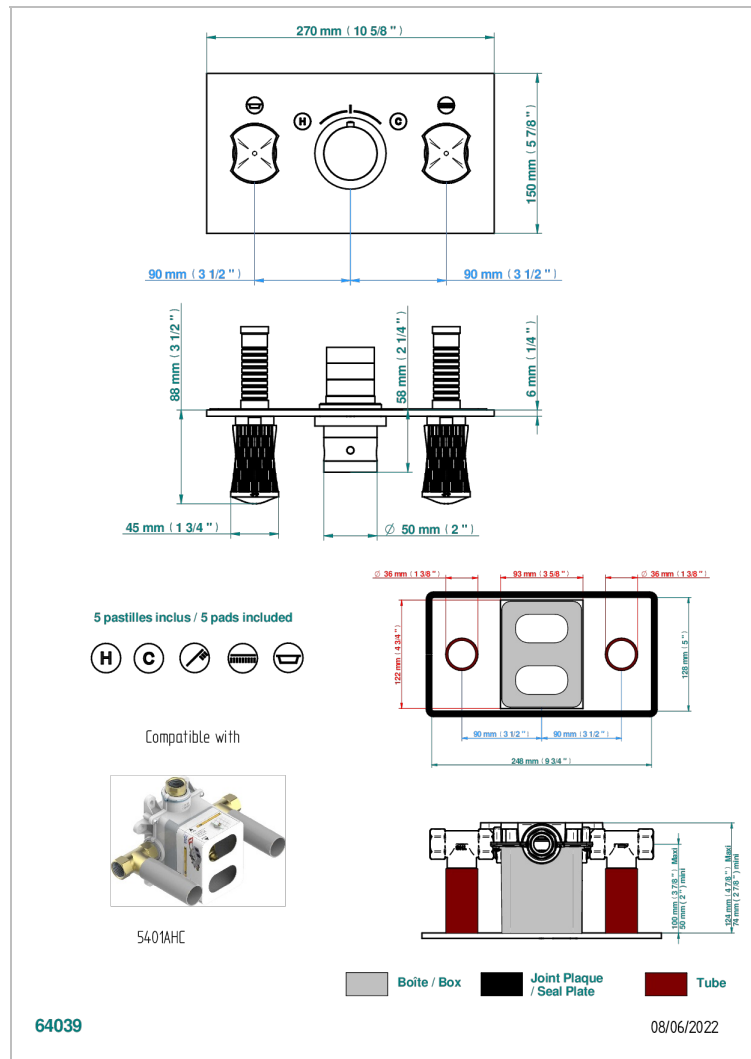

# INFINI WHITE PORCELAIN WITH PLATINUM DECOR

U2E-5401BEH

Trim for thermostatic mixer with 2 valves item to be installed horizontal . to adapt on 5 401AHC or 5 401AHM

## CHARACTERISTIC

- Infini white porcelain with platinum decor
- Trim for thermostatic mixer with 2 valves item to be installed horizontal . to adapt on 5 401AHC or 5 401AHM

## RELATED SKU'S

- Ref. G00-5401AHC 3/4" THG thermostat, 60 l/mn with two valves with wax cartridge delivered with a built-in box, without trim - to be installed horizontal ( for installation with cross handle)
- Ref. G00-5401AHM 3/4" THG thermostat, 60 l/mn with two valves with wax cartridge delivered with a built-in box, without trim - to be installed horizontal ( for installation with lever handle)