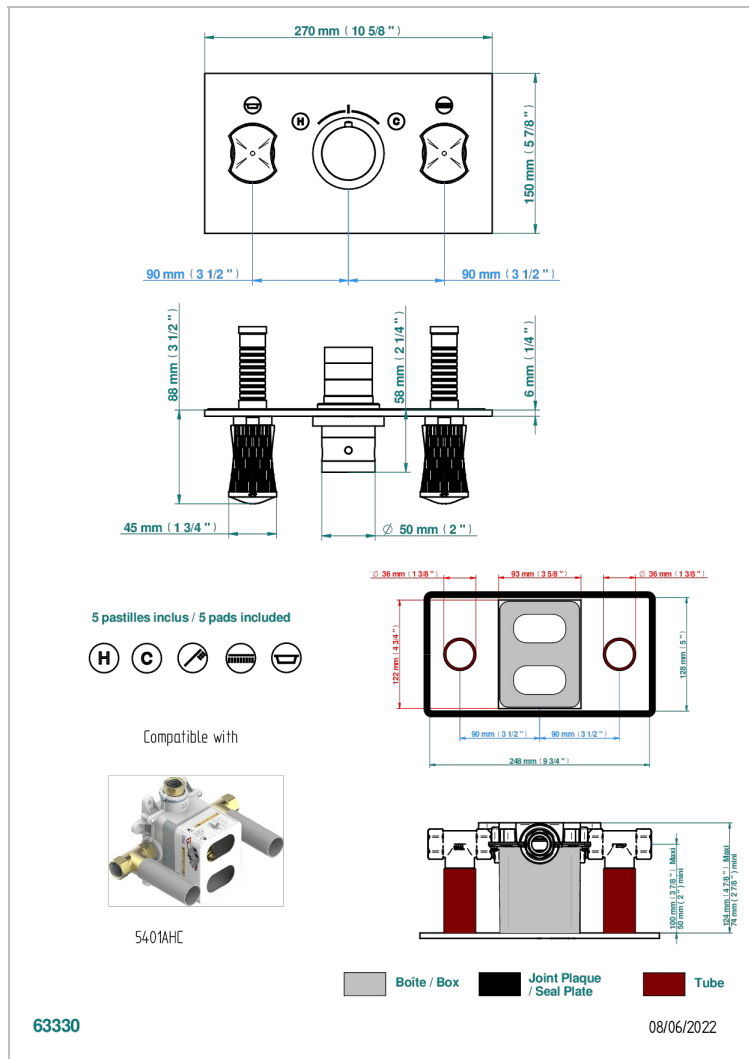

# INFINI WHITE PORCELAIN

U2D-5401BEH

THG  
PARIS

Trim for thermostatic mixer with 2 valves item to be installed horizontal . to adapt on 5 401AHC or 5 401AHM

## CHARACTERISTIC

- Infini White porcelain
- Trim for thermostatic mixer with 2 valves item to be installed horizontal . to adapt on 5 401AHC or 5 401AHM

## RELATED SKU'S

- Ref. G00-5401AHC 3/4" THG thermostat, 60 l/mn with two valves with wax cartridge delivered with a built-in box, without trim - to be installed horizontal ( for installation with cross handle)
- Ref. G00-5401AHM 3/4" THG thermostat, 60 l/mn with two valves with wax cartridge delivered with a built-in box, without trim - to be installed horizontal ( for installation with lever handle)