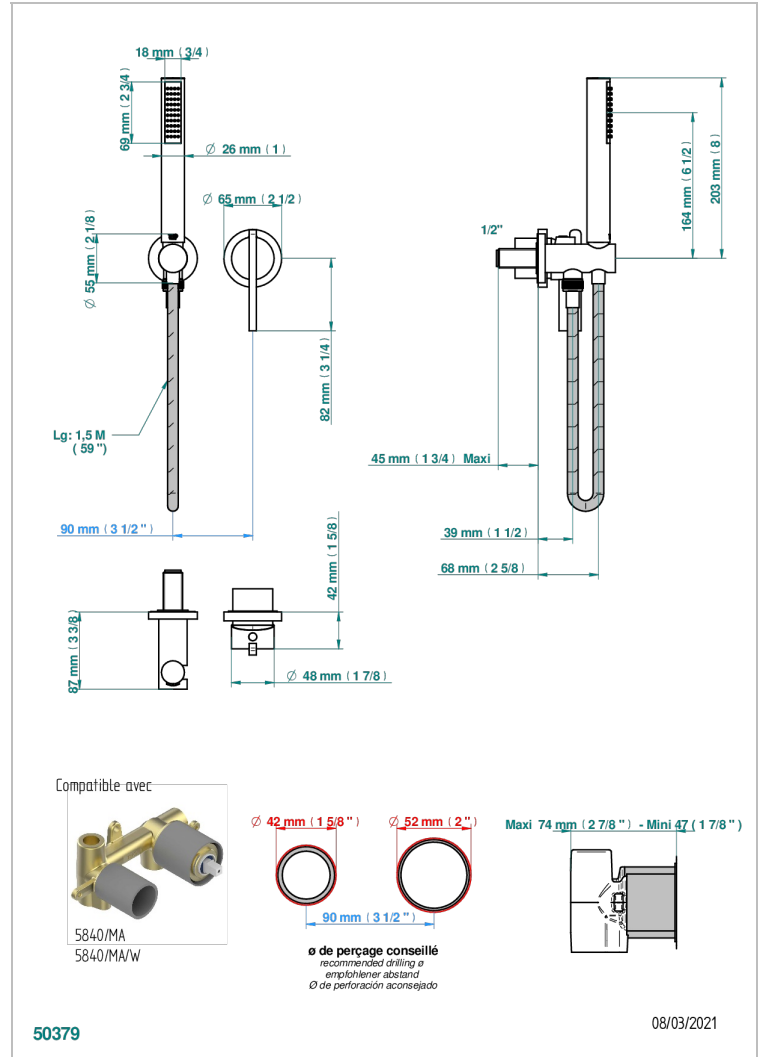

LE 11

U2A-6561B

Trim only for wall mixer with complete handshower on hook

CHARACTERISTIC

- Le 11
- Trim only for wall mixer with complete handshower on hook

RELATED SKU'S

- Ref. G00-5840/MA Rough parts for concealed wall-mounted mixer with 1/2" outlet