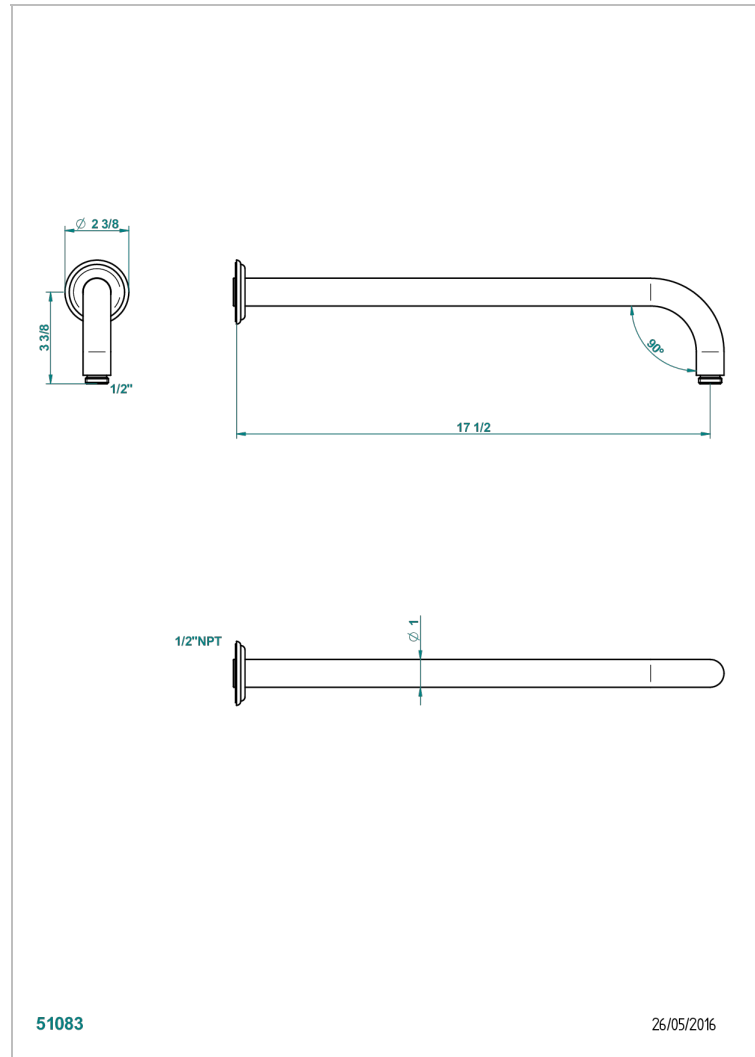

MANDARINE CRISTALLIA DIAMANT

U1K-84L/US

Horizontal shower arm, 90°, lg: 17"

THG[®]
PARIS

CHARACTERISTIC

- Mandarine Cristallia Diamant
- Horizontal shower arm, 90°, lg: 17"

AVAILABLE FINITIONS

Blush PVD - H62
Brass color PVD - H49
Brown bronze color PVD - F33
Chrome polished - A02
Chrome polished / gold polished - G02
Copper antique matt, coated - H07

Matt nickel (American satin) - C01
Matt nickel color PVD - H56
Nickel antique / Sovereign - H28
Nickel color PVD - H55
Nickel polished - B01
Silver polished, antique - H03

Soft gold - F30
Soft matt gold - F31
Umber PVD - H66