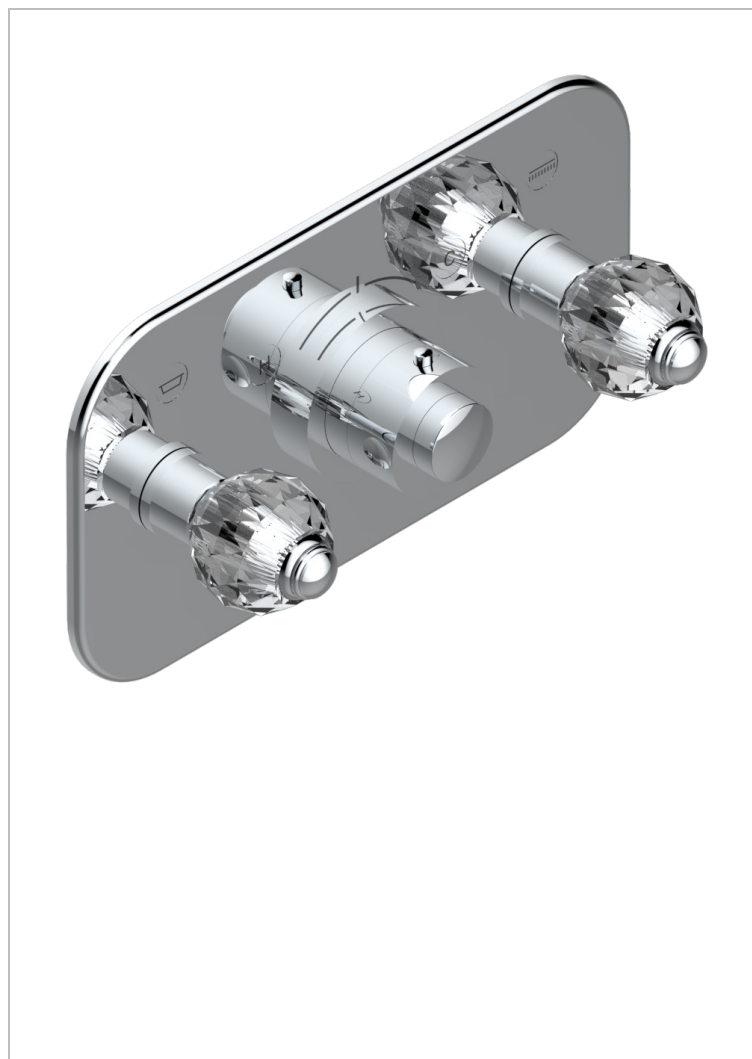

MANDARINE CRISTALLIA DIAMANT

U1K-5401BEH

Trim for thermostatic mixer with 2 valves item to be installed horizontal . to adapt on 5 401AHC or 5 401AHM

CHARACTERISTIC

- Mandarine Cristallia Diamant
- Trim for thermostatic mixer with 2 valves item to be installed horizontal . to adapt on 5 401AHC or 5 401AHM

RELATED SKU'S

- Ref. G00-5401AHC 3/4" THG thermostat, 60 l/mn with two valves with wax cartridge delivered with a built-in box, without trim - to be installed horizontal (for installation with cross handle)
- Ref. G00-5401AHM 3/4" THG thermostat, 60 l/mn with two valves with wax cartridge delivered with a built-in box, without trim - to be installed horizontal (for installation with lever handle)

AVAILABLE FINITIONS

Antique nickel - H28
Blush PVD - H62
Brass color PVD - H49
Brown bronze color PVD - F33
Gold color PVD - H52
Graphite PVD - H64

Lacquered antique silver (coated) - HO3
Lacquered light bronze - D01
Matt Umber PVD - H67
Matt blush PVD - H60
Matt brass color PVD - H50
Matt brown bronze color PVD - F34