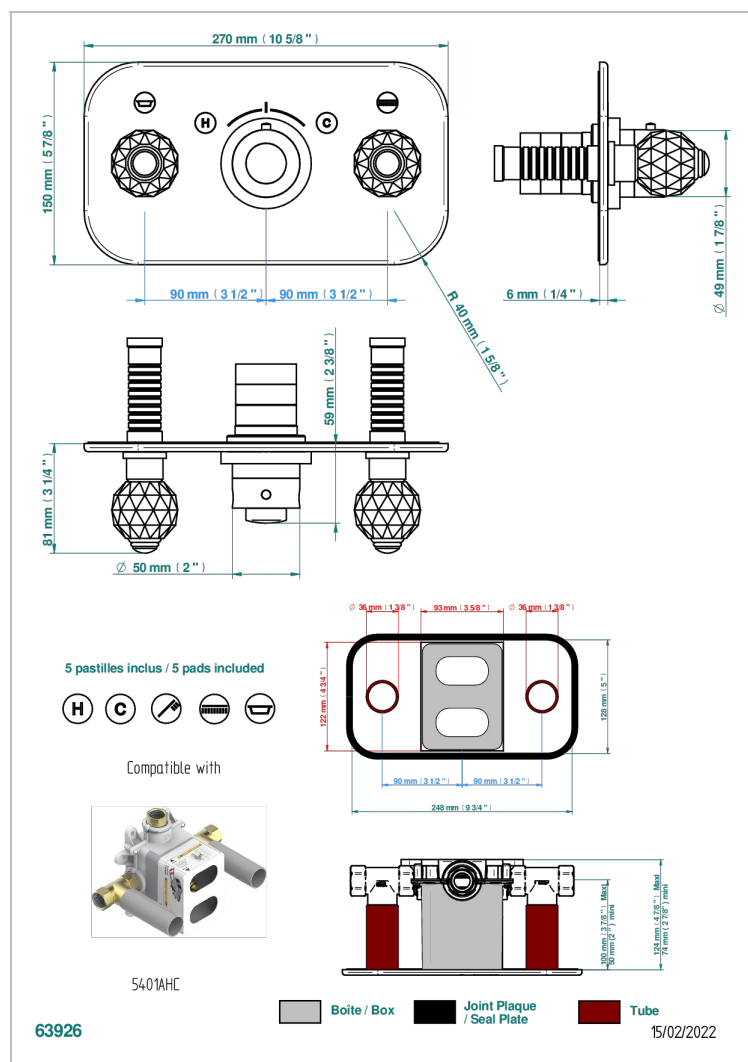

MANDARINE CRISTALLIA DIAMANT

U1K-5401BEH

Trim for thermostatic mixer with 2 valves item to be installed horizontal . to adapt on 5 401AHC or 5 401AHM

CHARACTERISTIC

- Mandarine Cristallia Diamant
- Trim for thermostatic mixer with 2 valves item to be installed horizontal . to adapt on 5 401AHC or 5 401AHM

RELATED SKU'S

- Ref. G00-5401AHC 3/4" THG thermostat, 60 l/mn with two valves with wax cartridge delivered with a built-in box, without trim - to be installed horizontal (for installation with cross handle)
- Ref. G00-5401AHM 3/4" THG thermostat, 60 l/mn with two valves with wax cartridge delivered with a built-in box, without trim - to be installed horizontal (for installation with lever handle)