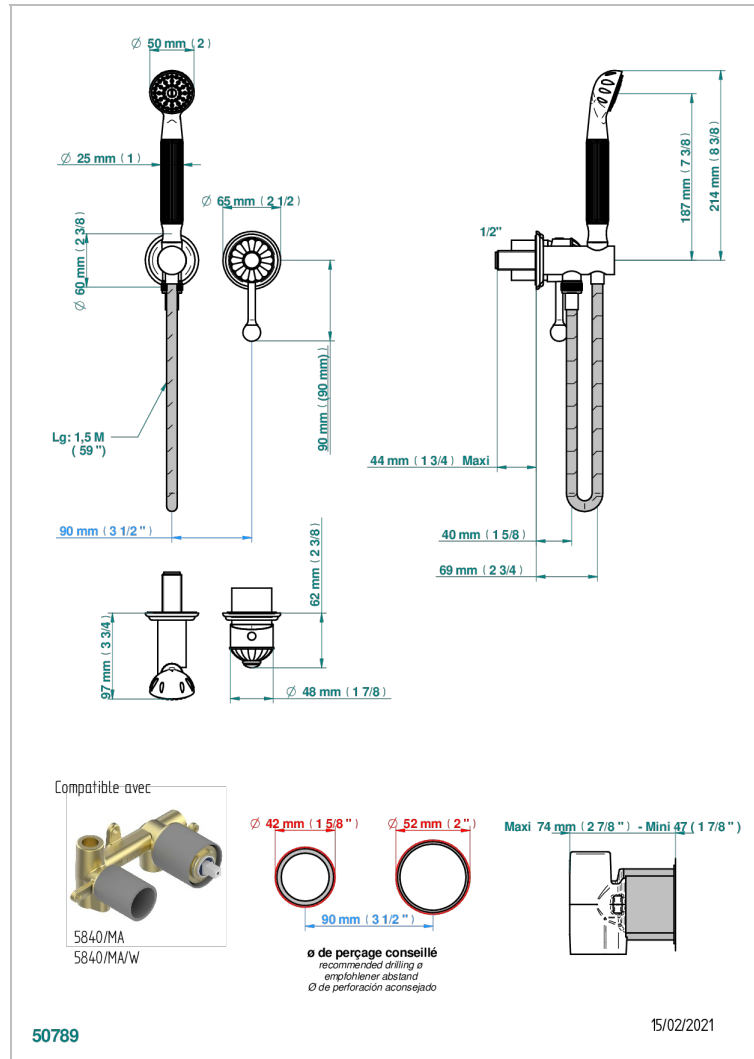

MANDARINE CLEAR CRYSTAL

U1D-6561B

Trim only for wall mixer with complete handshower on hook

THG[®]
PARIS

CHARACTERISTIC

- Mandarine clear crystal
- Trim only for wall mixer with complete handshower on hook

TECHNICAL SPECS

- Recommandé : 3 bars (max. 5 bars) - Advised : 43,5 psi (max. 72 psi)
- 9,5 l/min à 3 bars (2.5 gpm at 43.5 psi)

RELATED SKU'S

- Ref. G00-5840/MA Rough parts for concealed wall-mounted mixer with 1/2" outlet