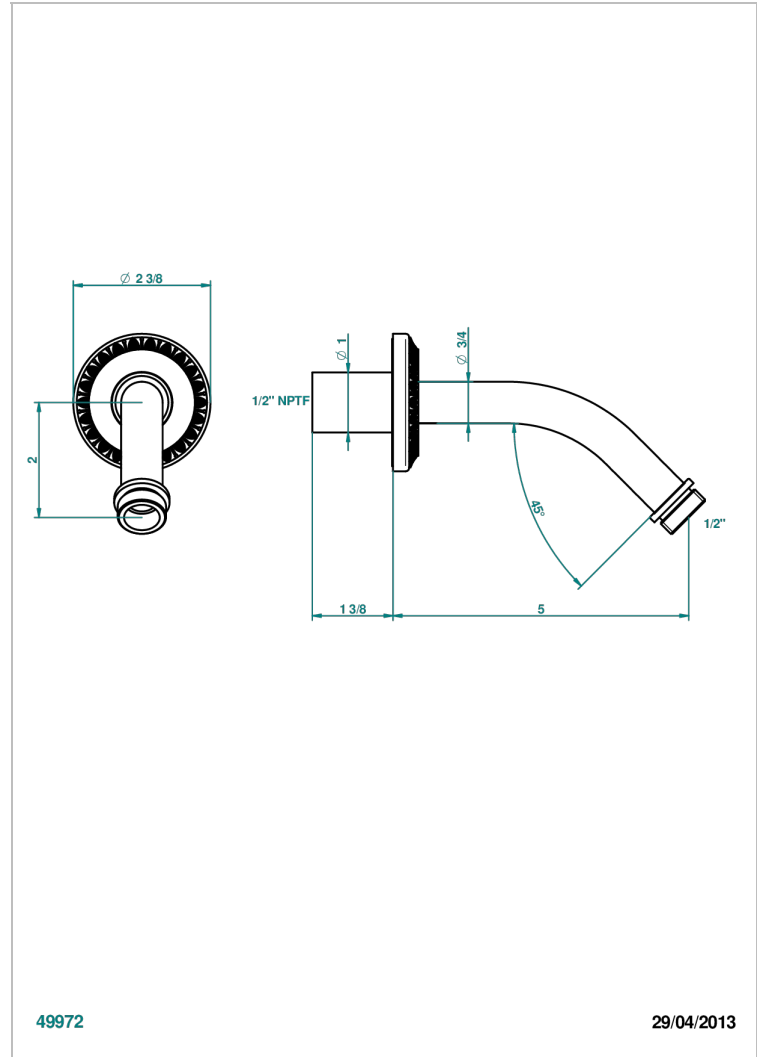

MALMAISON PORTORO

U95-82/US

Horizontal shower arm, 45°, lg: 4" 3/4

THG[®]
PARIS

CHARACTERISTIC

- Malmaison Portoro
- Horizontal shower arm, 45°, lg: 4" 3/4

AVAILABLE FINITIONS

Black nickel - D24
Chrome polished - A02
Chrome polished / gold polished - G02
Copper antique matt, coated - H07
Light coated bronze - D01
Matt chrome (American satin) - C02

Matt nickel (American satin) - C01
Nickel antique / Sovereign - H28
Nickel polished - B01
Satin chrome - C03
Silver polished, antique - H03