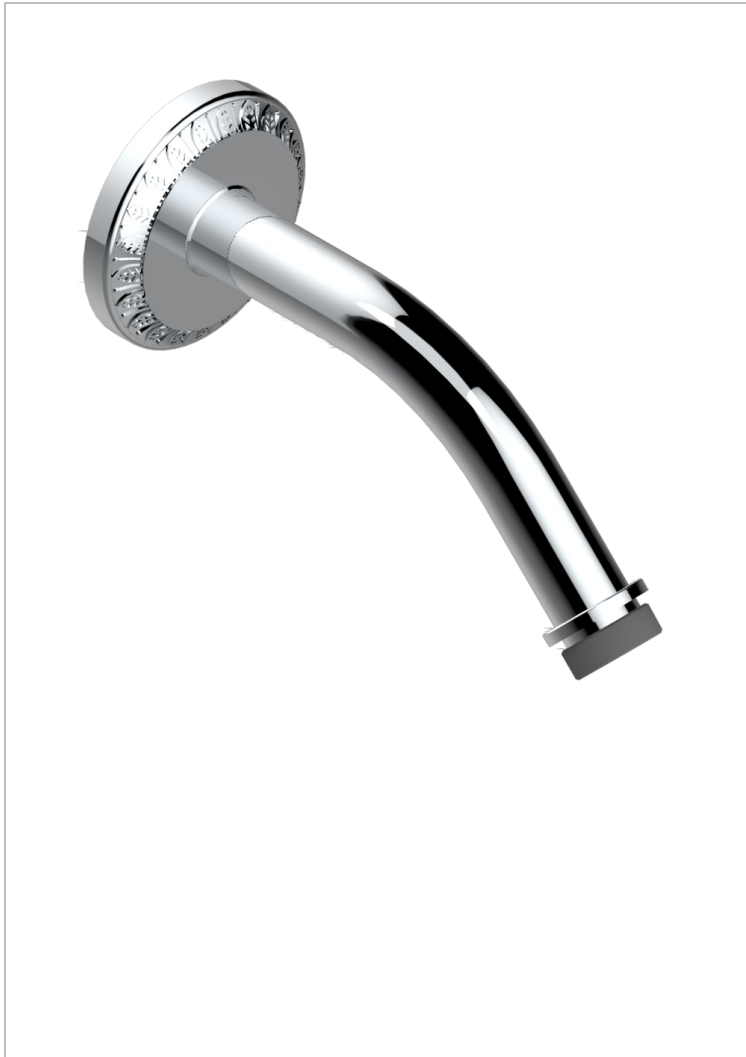

MALMAISON PORTORO

U95-82/US

Horizontal shower arm, 45°, lg: 4" 3/4

THG[®]
PARIS

CHARACTERISTIC

- Malmaison Portoro
- Horizontal shower arm, 45°, lg: 4" 3/4

AVAILABLE FINITIONS

Black nickel - D24
Chrome polished - A02
Chrome polished / gold polished - G02
Copper antique matt, coated - H07
Light coated bronze - D01
Matt chrome (American satin) - C02

Matt nickel (American satin) - C01
Nickel antique / Sovereign - H28
Nickel polished - B01
Satin chrome - C03
Silver polished, antique - H03